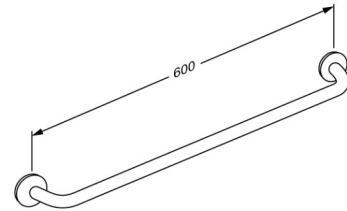

Product	PLUS handrail 600 mm
Item number	RT102000
Colour	White
Product description	<p>VVS:777565300 NRF:6191671 RSK:8980544 EAN:5708590145907 HMI: 19083 NBS:N13:436 FDA:ILS/D135866</p> <p>PLUS handrails are high-quality products and they can be combined in countless ways and they provide the final touch to furnishing a functional and flexible bathroom. A reliable solution with many different options, which can easily lay the grounds for increased independence.</p> <p>PLUS handrail, diameter 33 mm, length 600 mm, for fixed mounting. The projection of 50 mm from the wall makes it easy to take hold of the rail. Inkl. wall rosette, which covers the fixings. Material: Powder-coated aluminium and plastic Excl. mounting kit.</p>
Product capacity	<p>Maximum load: 235 kg. When the handrail is loaded with 235 kg, each wall fastener is loaded with 56 kg. <i>Handrails are tested with a 1.5 safety factor in accordance with the requirements in ISO 17966:2016.</i></p>
Materials	<p>Basic material: Aluminium</p> <p>Surface material: Polyester lacquer</p> <p>Cover cap: Cycoloy plastic</p>
Ergonomy	<p>The 33 mm diameter enables the rail to be held comfortably and firmly. The projection of 50 mm from the wall makes it easy to take hold of the rail.</p>
Warranty	<p>Pressalit makes a commitment to remedy material and manufacturing defects for a period of five years from the invoicing date.</p>