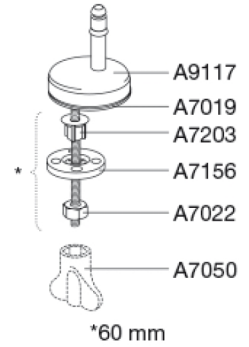

Universal hinge

Item number

D74999
EAN:5708590298146

**Product capacity**

Weight	0,158 kg
Gross weight	0,158 kg
Weight per crate	0 kg
Qty per crate	0
Qty per pallet	0

The product is to be cleaned with hot water or a mild soapy cleaning agent. Do not use chlorine based or corrosive cleaners as it may result in the surface being damaged.