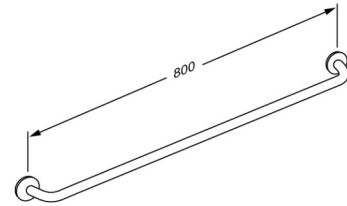

Product	PLUS handrail 800 mm
Item number	RT103000
Colour	White
Product description	<p>VVS:777565400 NRF:6191672 RSK:8980548 EAN:5708590145921 HMI: 19084 NBS:N13:436 FDA:ILS/D135866</p> <p>PLUS handrails are high-quality products and they can be combined in countless ways and they provide the final touch to furnishing a functional and flexible bathroom. A reliable solution with many different options, which can easily lay the grounds for increased independence.</p> <p>PLUS handrail, diameter 33 mm, length 800 mm, for fixed mounting. The projection of 50 mm from the wall makes it easy to take hold of the rail. Inkl. wall rosette, which covers the fixings. Materials: Powder-coated aluminium and plastic Excl. mounting kit.</p>
Product capacity	<p>Maximum load: 235 kg. When the handrail is loaded with 235 kg, each wall fastener is loaded with 56 kg. <i>Handrails are tested with a 1.5 safety factor in accordance with the requirements in ISO 17966:2016.</i></p>
Materials	<p>Basic material: Aluminium</p> <p>Surface material: Polyester lacquer</p> <p>Cover cap: Cycoloy plastic</p>
Ergonomy	<p>The 33 mm diameter enables the rail to be held comfortably and firmly. The projection of 50 mm from the wall makes it easy to take hold of the rail.</p>
Warranty	<p>Pressalit makes a commitment to remedy material and manufacturing defects for a period of five years from the invoicing date.</p>