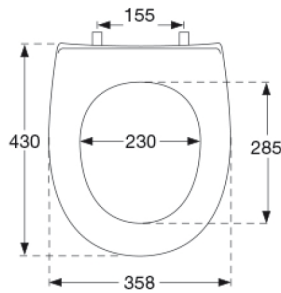

Colour

White

Description

PRESSALIT toilet seat with cover, model "Objecta Pro", art.no. 990 made of colour ingrained duroplast, incl. DF7 fixed hinge in stainless steel.
 - centre distance: 155 mm
 - load - ring seat 240 kg
 - 10 year guarantee

Hydraulic damper with stainless steel damper casing and thermoplastic parts.

MOUNT/HINGES:

Stainless steel model W. no. 1.4301/M and thermoplastic.

Product capacity

Load - ring seat 240 kg

Weight

2,592 kg

Carton size

465x388x89 mm

Gross weight

2,932 kg

Crate size

479x399x458 mm

Weight per crate

14,66 kg

Qty per crate