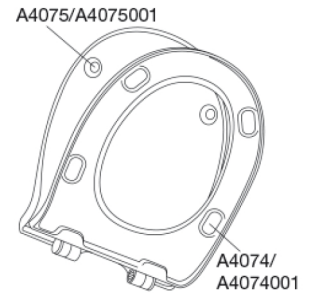

Pressalit Objecta Pro 990
Standard toilet seat with antibacterial effect, incl. hinge in stainless steel

Item number

990011-DF7999
 EAN:5708590344768

A well-designed seat for the project market with an antibacterial effect. Beautiful and slim design that fits a wide range of bowls.

Colour

White

Description

PRESSALIT toilet seat with cover, model "Objecta Pro", art.no. 990 made of colour ingrained duroplast, incl. DF7 fixed hinge in stainless steel.
 - centre distance: 155 mm
 - load - ring seat 240 kg
 - 10 year guarantee

Hydraulic damper with stainless steel damper casing and thermoplastic parts.

MOUNT/HINGES:

Stainless steel model W. no. 1.4301/M and thermoplastic.

Product capacity

Load - ring seat 240 kg

Weight

2,592 kg

Carton size