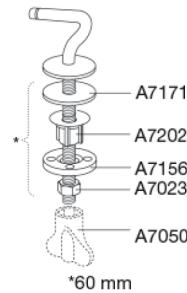

Colour

White

Description

PRESSALIT toilet seat with cover, model "Objecta Pro", art.no. 990 made of colour ingrained duroplast, incl. DF7 fixed hinge in stainless steel.
 - centre distance: 155 mm
 - load - ring seat 240 kg
 - 10 year guarantee

Hydraulic damper with stainless steel damper casing and thermoplastic parts.

MOUNT/HINGES:

Stainless steel model W. no. 1.4301/M and thermoplastic.

Product capacity

Load - ring seat 240 kg

Weight

2,592 kg

Carton size