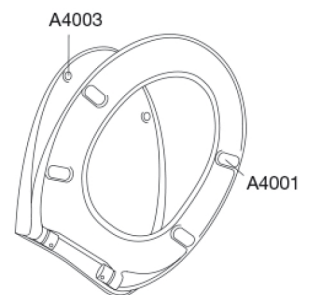

### Description

PRESSALIT toilet seat with cover, model "Pressalit 722", art. no. 722 made of colour ingrained duroplast with D74 universal hinge in stainless steel.

- centre distance: 115-195 mm
- load - ring seat 180 kg
- suitable for many universal shaped toilets
- 10 year guarantee