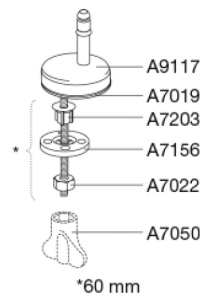

### Description

PRESSALIT toilet seat with cover, model "Pressalit 722", art. no. 722 made of colour ingrained duroplast with D74 universal hinge in stainless steel.

- centre distance: 115-195 mm
- load - ring seat 180 kg
- suitable for many universal shaped toilets
- 10 year guarantee