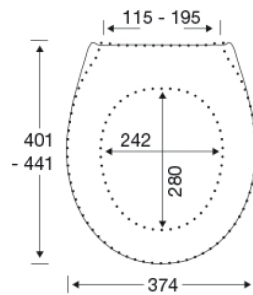

### Description

PRESSALIT toilet seat with cover, model "Pressalit 722", art. no. 722 made of colour ingrained duroplast with D74 universal hinge in stainless steel.

- centre distance: 115-195 mm
- load - ring seat 180 kg
- suitable for many universal shaped toilets
- 10 year guarantee