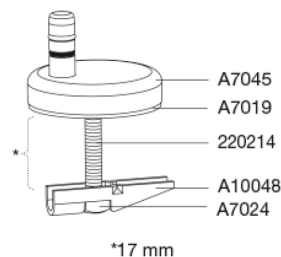

Colour

White