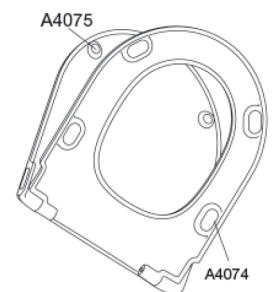

Colour

White