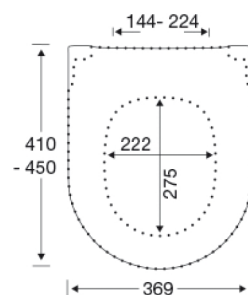

Colour

White