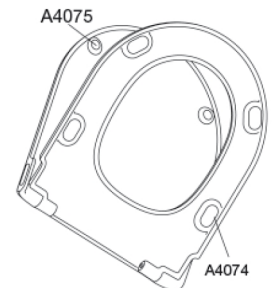

Description

PRESSALIT toilet seat with cover, model "Pressalit Style D2", art. no. 1206 made of colour ingrained duroplast, with built-in soft close function, incl. DN2 universal hinge with lift-off in stainless steel.

- centre distance: 144-224 mm
- load - ring seat 240 kg
- 10 year guarantee