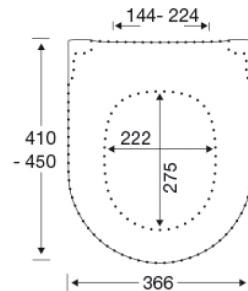

Description

PRESSALIT toilet seat with cover, model "Pressalit Style D2", art. no. 1206 made of colour ingrained duroplast, with built-in soft close function, incl. DN2 universal hinge with lift-off in stainless steel.

- centre distance: 144-224 mm
- load - ring seat 240 kg
- 10 year guarantee