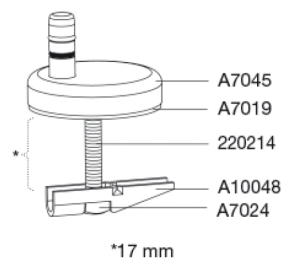

- centre distance: 144-224 mm
- load - ring seat 240 kg
- 10 year guarantee

---

**Pressalit Style D2 1206**  
**Toilet seat with soft close and lift-off incl. hinge in stainless steel**

---

<b>Design type</b>	Sandwich
<b>Designer</b>	Pressalit
<b>Design year</b>	2025
<b>Materials</b>	<p><b>TOILET SEAT:</b> The material is colour ingrained duroplast (UF A 10 = urea formaldehyde) that contains no environmentally hazardous substances. UF plastic comprises approx. 70% urea formaldehyde resin, 30% cellulose, as well as 5% minerals, pigments, lubricants and moisture content. Free formaldehyde is released during the production process. Pressalit toilet seats have been measured after curing (&lt; 0.01 mg/m<sup>3</sup>) to emit significantly below the permitted EU limit of 0.08 mg/m<sup>3</sup>.</p> <p><b>BUFFERS:</b> EVA (copolymer made of ethylene and vinyl acetate).</p> <p><b>DAMPER KIT:</b> Hydraulic damper with damper housing in stainless steel or thermoplastic, mounted with plastic parts in thermoplastic.</p> <p><b>MOUNT/HINGES:</b> Stainless steel and thermoplastic.</p>
<b>Product capacity</b>	Load - ring seat 240 kg
<b>Weight</b>	2,665 kg
<b>Carton size</b>	457x389x68 mm
<b>Gross weight</b>	3,089 kg
<b>Crate size</b>	469x401x348 mm
<b>Weight per crate</b>	15,445 kg
<b>Qty per crate</b>	5
<b>Crates per pallet</b>	18
<b>Qty per pallet</b>	90
<b>Cleaning</b>	Use a mild soap solution to clean the seat. Please take care that the seat and hinges are not left damp. Dry off any residual water or cleaning agent with a soft cloth. Avoid contact of the seat and hinges with abrasive, corrosive or chlorine-based cleaners, as these may cause damage or lead to flash rust. Therefore, when cleaning the bowl, make sure that the seat and cover are kept in an upright position until all cleaning agent has been flushed away.