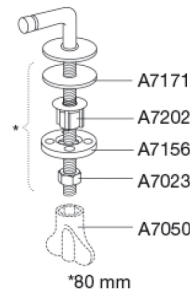

Pressalit Sign 554
Standard toilet seat with antibacterial effect, incl. fixed hinge in stainless steel

Item number

554000-BD1999
 VVS:614983000
 NRF:6190005
 RSK:7904460
 EAN:5708590271224

Pressalit Sign - when wellbeing, functionality and individuality create perfection. The soft and rounded edges of the seat and the curved surface of the cover make Pressalit Sign a delight to the eye.

Colour

White

Description

PRESSALIT toilet seat with cover, model "Sign", art. no. 554 of colour ingrained duroplast incl. BD1 fixed hinge in stainless steel.
 - centre distance: 155 mm
 - load - ring seat 240 kg
 - 10 year guarantee

MOUNT/HINGES:

Stainless steel and thermoplastic.

Product capacity

Load - ring seat 240 kg

Weight

2,592 kg

Carton size

457x389x68 mm