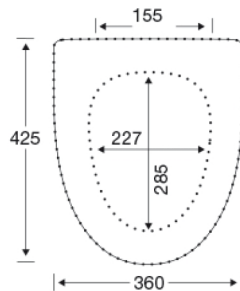

Colour

White

Description

PRESSALIT toilet seat with cover, model "Sign", art. no. 554 of colour ingrained duroplast incl. BD1 fixed hinge in stainless steel.
 - centre distance: 155 mm
 - load - ring seat 240 kg
 - 10 year guarantee

MOUNT/HINGES:

Stainless steel and thermoplastic.

Product capacity

Load - ring seat 240 kg

Weight

2,592 kg

Carton size

457x389x68 mm

Gross weight

2,982 kg

Crate size

469x401x348 mm

Weight per crate

14,91 kg

Qty per crate

5