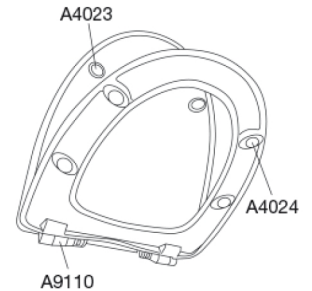

Pressalit Sign 554
Standard toilet seat with antibacterial effect, incl. fixed hinge in stainless steel

Item number

554000-BD1999
 VVS:614983000
 NRF:6190005
 RSK:7904460
 EAN:5708590271224

Pressalit Sign - when wellbeing, functionality and individuality create perfection. The soft and rounded edges of the seat and the curved surface of the cover make Pressalit Sign a delight to the eye.

Colour

White

Description

PRESSALIT toilet seat with cover, model "Sign", art. no. 554 of colour ingrained duroplast incl. BD1 fixed hinge in stainless steel.
 - centre distance: 155 mm
 - load - ring seat 240 kg
 - 10 year guarantee

MOUNT/HINGES:

Stainless steel and thermoplastic.

Product capacity

Load - ring seat 240 kg

Weight

2,592 kg

Carton size

457x389x68 mm