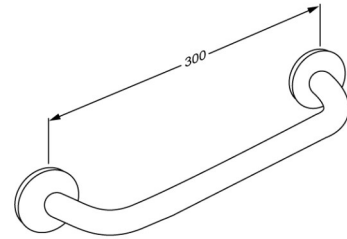

Product	PLUS handrail 300 mm
Item number	RT100000
Colour	White
Product description	<p>VVS:777565100 NRF:6191668 RSK:8980536 EAN:5708590145815 HMI: 19081 NBS:N13:436 DB: 2511000 FDA:ILS/D135866</p> <p>PLUS handrails are high-quality products and they can be combined in countless ways and they provide the final touch to furnishing a functional and flexible bathroom. A reliable solution with many different options, which can easily lay the grounds for increased independence.</p> <p>PLUS handrail, diameter 33 mm, length 300 mm, for fixed mounting. The projection of 50 mm from the wall makes it easy to take hold of the rail. Inkl. wall rosette, which covers the fixings. Material: Powder-coated aluminium and plastic. Excl. mounting kit.</p>
Product capacity	<p>Maximum load: 235 kg. When the handrail is loaded with 235 kg, each wall fastener is loaded with 56 kg. <i>Handrails are tested with a 1.5 safety factor in accordance with the requirements in ISO 17966:2016.</i></p>
Materials	<p>Basic material: Aluminium</p> <p>Surface material: Polyester lacquer</p> <p>Cover cap: Cycoloy plastic</p>
Ergonomy	<p>The 33 mm diameter enables the rail to be held comfortably and firmly. The projection of 50 mm from the wall makes it easy to take hold of the rail.</p>
Warranty	<p>Pressalit makes a commitment to remedy material and manufacturing defects for a period of five years from the invoicing date.</p>