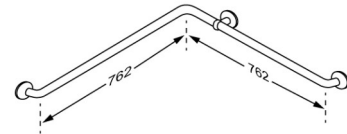

Product	PLUS handrail corner 762 x 762 mm
Item number	RT126112
Colour	<p>VVS:777568312 NRF:6311227 RSK:8980583 EAN:5708590318769 HMI: 25426 NBS:N13:436 FDA:ILS/D135866 Anthracite grey</p>
Product description	<p>PLUS handrails are high-quality products and they can be combined in countless ways and they provide the final touch to furnishing a functional and flexible bathroom. A reliable solution with many different options, which can easily lay the grounds for increased independence.</p> <p>PLUS handrail, corner, 33 mm, reversible right/left A: 762 mm x B: 762 mm, for fixed mounting. The projection of 50 mm from the wall makes it easy to take hold of the rail. Inkl. wall rosette, which covers the fixings. Material: Powder-coated aluminium and plastic. Excl. mounting kit.</p>
Product capacity	<p>Maximum load: 235 kg. When the handrail is loaded with 235 kg, each wall fastener is loaded with 56 kg. <i>Handrails are tested with a 1.5 safety factor in accordance with the requirements in ISO 17966:2016.</i></p>
Materials	<p>Basic material: Aluminium Surface material: Polyester lacquer Cover cap: Cyclooy plastic Strap: Nylon (PA)</p>
Ergonomy	<p>The 33 mm diameter enables the rail to be held comfortably and firmly. The projection of 50 mm from the wall makes it easy to take hold of the rail.</p>