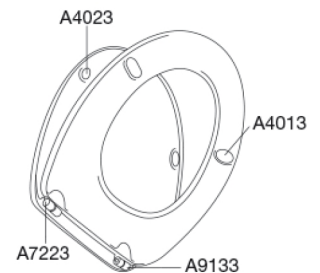

**Pressalit Dania 982**  
**Standard toilet seat incl. universal hinge in stainless steel**

**Item number**

982273-B47999  
 EAN:5708590145365

Pressalit Dania. An updated classic with a curved cover. The invisibly mounted, stainless steel hinge-links leave the inner sides of the seat and cover with an even, smooth surface. It not only looks good, it's also easy to clean.

**Colour**

Pergamon

**Description**

PRESSALIT toilet seat with cover, model "Dania", art. no. 982 made of colour ingrained duroplast with B47 universal hinge of stainless steel.

- centre distance: 120-170 mm
- load - ring seat 240 kg
- with invisible hinge straps for easier cleaning
- suitable for many universal toilets
- 10 year guarantee