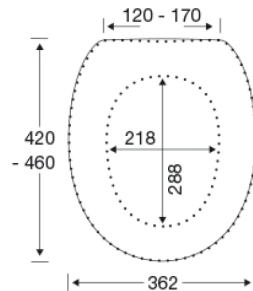

**Pressalit Dania 982**  
**Standard toilet seat incl. universal hinge in stainless steel**

**Item number**

982273-B47999  
 EAN:5708590145365

Pressalit Dania. An updated classic with a curved cover. The invisibly mounted, stainless steel hinge-links leave the inner sides of the seat and cover with an even, smooth surface. It not only looks good, it's also easy to clean.

**Colour**

Pergamon

**Description**

PRESSALIT toilet seat with cover, model "Dania", art. no. 982 made of colour ingrained duroplast with B47 universal hinge of stainless steel.

- centre distance: 120-170 mm
- load - ring seat 240 kg
- with invisible hinge straps for easier cleaning
- suitable for many universal toilets
- 10 year guarantee