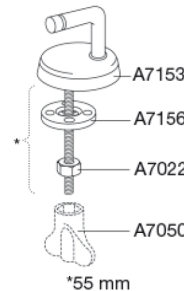

**Pressalit Dania 982**  
**Standard toilet seat incl. universal hinge in stainless steel**

**Item number**

982273-B47999  
 EAN:5708590145365

Pressalit Dania. An updated classic with a curved cover. The invisibly mounted, stainless steel hinge-links leave the inner sides of the seat and cover with an even, smooth surface. It not only looks good, it's also easy to clean.

**Colour**

Pergamon

**Description**

PRESSALIT toilet seat with cover, model "Dania", art. no. 982 made of colour ingrained duroplast with B47 universal hinge of stainless steel.

- centre distance: 120-170 mm
- load - ring seat 240 kg
- with invisible hinge straps for easier cleaning
- suitable for many universal toilets
- 10 year guarantee