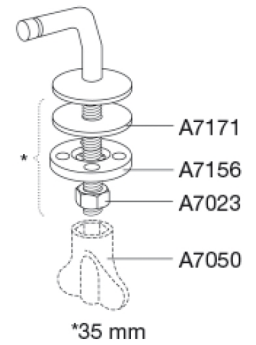

Fixed hinge

Item number

B33P999
EAN:5708590238364

Product capacity

Weight 0,166 kg

Gross weight 0,166 kg

Weight per crate 0 kg

Qty per crate 0