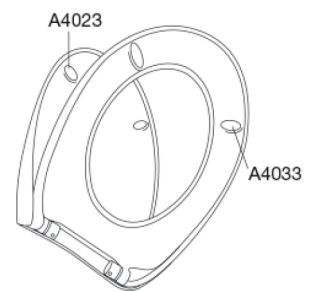

Pressalit Scandinavia PLUS 758
Toilet seat with soft close and lift-off incl. hinge in stainless steel

Features

Lift-off, Soft close

Item number

758112-D05999
 EAN:5708590303031

Scandinavia PLUS is the third generation of the famous toilet seat designed by Sigvard Bernadotte and Acton Bjørn. The functions and stability are improved and the smiling front kept – the very best from the past and the present combined in an optimum way.

Colour

Anthracite grey

Description

PRESSALIT toilet seat with cover, model "Scandinavia PLUS", art. no. 758 made of colour ingrained duroplast with soft close incl. D05 universal hinge in stainless steel with lift-off.

- dismounting of seat/cover makes cleaning easier
- centre distance: 135 - 210 mm
- load - ring seat 240 kg
- suitable for many universal toilets
- 10 year guarantee

Design type

Sandwich

Designer

Pressalit