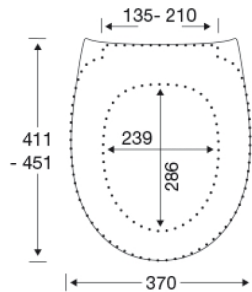

Pressalit Scandinavia PLUS 758
Toilet seat with soft close and lift-off incl. hinge in stainless steel

Features

Lift-off, Soft close

Item number

758112-D05999
 EAN:5708590303031

Scandinavia PLUS is the third generation of the famous toilet seat designed by Sigvard Bernadotte and Acton Bjørn. The functions and stability are improved and the smiling front kept – the very best from the past and the present combined in an optimum way.

Colour

Anthracite grey

Description

PRESSALIT toilet seat with cover, model "Scandinavia PLUS", art. no. 758 made of colour ingrained duroplast with soft close incl. D05 universal hinge in stainless steel with lift-off.

- dismounting of seat/cover makes cleaning easier
- centre distance: 135 - 210 mm
- load - ring seat 240 kg
- suitable for many universal toilets
- 10 year guarantee

Design type

Sandwich

Designer

Pressalit