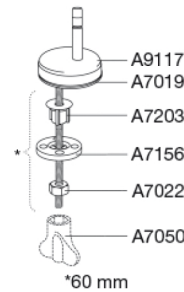

Colour

Anthracite grey

Description

PRESSALIT toilet seat with cover, model "Scandinavia PLUS", art. no. 758 made of colour ingrained duroplast with soft close incl. D05 universal hinge in stainless steel with lift-off.

- dismounting of seat/cover makes cleaning easier
- centre distance: 135 - 210 mm
- load - ring seat 240 kg
- suitable for many universal toilets
- 10 year guarantee

Design type

Sandwich

Designer

Pressalit

Design year

2012

Pressalit Scandinavia PLUS 758**Toilet seat with soft close and lift-off incl. hinge in stainless steel**

Materials	<p>TOILET SEAT: The material is colour ingrained duroplast (UF A 10 = urea formaldehyde) that contains no environmentally hazardous substances. UF plastic comprises approx. 70% urea formaldehyde resin, 30% cellulose, as well as 5% minerals, pigments, lubricants and moisture content. Free formaldehyde is released during the production process. Pressalit toilet seats have been measured after curing (< 0.01 mg/m³) to emit significantly below the permitted EU limit of 0.08 mg/m³.</p> <p>BUFFERS: EVA (copolymer made of ethylene and vinyl acetate).</p> <p>DAMPER KIT: Hydraulic damper with damper housing in stainless steel or thermoplastic, mounted with plastic parts in thermoplastic.</p> <p>MOUNT/HINGES: Stainless steel and thermoplastic.</p>
Product capacity	Load - ring seat 240 kg
Weight	3,047 kg
Carton size	488x388x72 mm
Gross weight	3,511 kg
Crate size	500x400x368 mm
Weight per crate	17,555 kg
Qty per crate	5
Crates per pallet	18
Qty per pallet	90
Cleaning	Use a mild soap solution to clean the seat. Please take care that the seat and hinges are not left damp. Dry off any residual water or cleaning agent with a soft cloth. Avoid contact of the seat and hinges with abrasive, corrosive or chlorine-based cleaners, as these may cause damage or lead to flash rust. Therefore, when cleaning the bowl, make sure that the seat and cover are kept in an upright position until all cleaning agent has been flushed away.