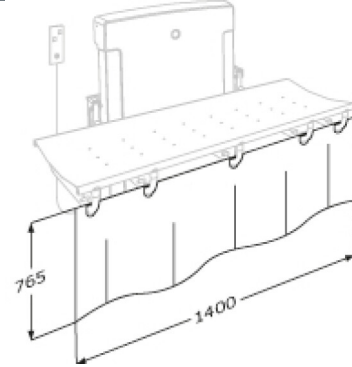

PRESSALIT®

| | |
|----------------------------|---|
| Product | Splash curtain for SCT 1000 shower change tables |
| Item number | R8420000 |
| Colour | White |
| Product description | <p>VVS:777544840 NRF:7501957 EAN:5708590293295 NBS:N13:40,375</p> <p>v, 1400 mm. Materials: PVC-coated canvas (phthalate free).</p> <p>Splash curtain for SCT 1000 shower change tables, 1400 mm.</p> |
| Materials | The splash curtain is made out of polyester net and is covered with PVC which is 100 % free of phthalate. |
| Features | The splash curtain protects the career against splashing. |