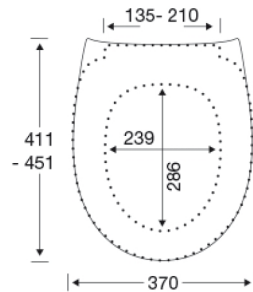

Pressalit Scandinavia PLUS 758 Toilet seat with soft close and lift-off incl. hinge in stainless steel

Features

Lift-off, Soft close

Item number

758013-D05999
EAN:5708590302850

Scandinavia PLUS is the third generation of the famous toilet seat designed by Sigvard Bernadotte and Acton Bjørn. The functions and stability are improved and the smiling front kept – the very best from the past and the present combined in an optimum way.

**Colour**

Bahamabeige

Description

PRESSALIT toilet seat with cover, model "Scandinavia PLUS", art. no. 758 made of colour ingrained duroplast with soft close incl. D05 universal hinge in stainless steel with lift-off.

- dismounting of seat/cover makes cleaning easier
- centre distance: 135 - 210 mm
- load - ring seat 240 kg
- suitable for many universal toilets
- 10 year guarantee

**Design type**

Sandwich

Designer

Pressalit