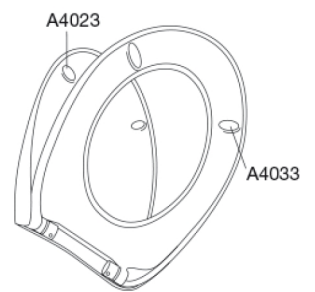

Pressalit Scandinavia PLUS 758 Toilet seat with soft close and lift-off incl. hinge in stainless steel

Features

Lift-off, Soft close

Item number

758013-D05999
EAN:5708590302850

Scandinavia PLUS is the third generation of the famous toilet seat designed by Sigvard Bernadotte and Acton Bjørn. The functions and stability are improved and the smiling front kept – the very best from the past and the present combined in an optimum way.

**Colour**

Bahamabeige

Description

PRESSALIT toilet seat with cover, model "Scandinavia PLUS", art. no. 758 made of colour ingrained duroplast with soft close incl. D05 universal hinge in stainless steel with lift-off.

- dismounting of seat/cover makes cleaning easier
- centre distance: 135 - 210 mm
- load - ring seat 240 kg
- suitable for many universal toilets
- 10 year guarantee

**Design type**

Sandwich

Designer

Pressalit