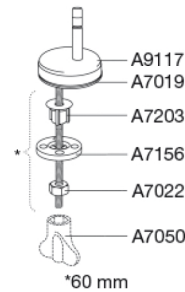

**Colour**

Bahamabeige

Description

PRESSALIT toilet seat with cover, model "Scandinavia PLUS", art. no. 758 made of colour ingrained duroplast with soft close incl. D05 universal hinge in stainless steel with lift-off.

- dismounting of seat/cover makes cleaning easier
- centre distance: 135 - 210 mm
- load - ring seat 240 kg
- suitable for many universal toilets
- 10 year guarantee

**Design type**

Sandwich

Designer

Pressalit

Design year

2012

Pressalit Scandinavia PLUS 758**Toilet seat with soft close and lift-off incl. hinge in stainless steel**

Materials	<p>TOILET SEAT: The material is colour ingrained duroplast (UF A 10 = urea formaldehyde) that contains no environmentally hazardous substances. UF plastic comprises approx. 70% urea formaldehyde resin, 30% cellulose, as well as 5% minerals, pigments, lubricants and moisture content. Free formaldehyde is released during the production process. Pressalit toilet seats have been measured after curing (< 0.01 mg/m³) to emit significantly below the permitted EU limit of 0.08 mg/m³.</p> <p>BUFFERS: EVA (copolymer made of ethylene and vinyl acetate).</p> <p>DAMPER KIT: Hydraulic damper with damper housing in stainless steel or thermoplastic, mounted with plastic parts in thermoplastic.</p> <p>MOUNT/HINGES: Stainless steel and thermoplastic.</p>
Product capacity	Load - ring seat 240 kg
Weight	3,047 kg
Carton size	488x388x72 mm
Gross weight	3,511 kg
Crate size	500x400x368 mm
Weight per crate	17,555 kg
Qty per crate	5
Crates per pallet	18
Qty per pallet	90
Cleaning	Use a mild soap solution to clean the seat. Please take care that the seat and hinges are not left damp. Dry off any residual water or cleaning agent with a soft cloth. Avoid contact of the seat and hinges with abrasive, corrosive or chlorine-based cleaners, as these may cause damage or lead to flash rust. Therefore, when cleaning the bowl, make sure that the seat and cover are kept in an upright position until all cleaning agent has been flushed away.