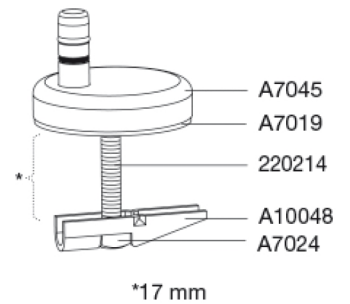

## Universal hinge with lift-off

**Item number**

DN2999  
VVS: 616810867  
EAN: 5708590396781

**Product capacity**

<b>Weight</b>	0,148 kg
<b>Gross weight</b>	0,148 kg
<b>Weight per crate</b>	0 kg
<b>Qty per crate</b>	0
<b>Qty per pallet</b>	0