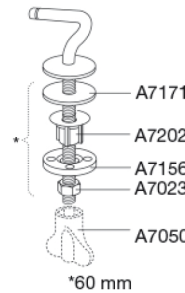

Colour

Black (RAL 9005)

Description

PRESSALIT toilet seat with cover, model "Objecta D Pro", art.no. 998 made of colour ingrained duroplast, incl. DF7 fixed hinge in stainless steel.
 - centre distance: 155 mm
 - load - ring seat 240 kg
 - 10 year guarantee