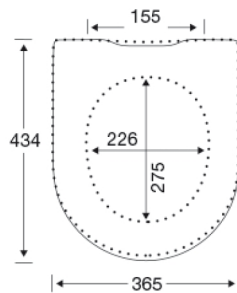

Colour

Black (RAL 9005)

Description

PRESSALIT toilet seat with cover, model "Objecta D Pro", art.no. 998 made of colour ingrained duroplast, incl. DF7 fixed hinge in stainless steel.
 - centre distance: 155 mm
 - load - ring seat 240 kg
 - 10 year guarantee