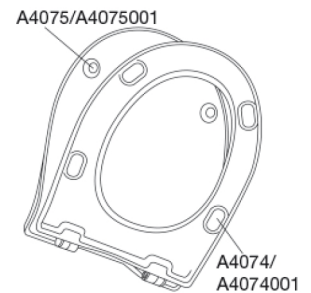

Pressalit Objecta D Pro 998
Standard toilet seat with antibacterial effect, incl. hinge in stainless steel

Item number

998111-DF7999
 EAN:5708590345512

D-shaped seat, which is well suited to the project market, with an antibacterial effect. Harmonious design and ultimate strength.

Colour

Black (RAL 9005)

Description

PRESSALIT toilet seat with cover, model "Objecta D Pro", art.no. 998 made of colour ingrained duroplast, incl. DF7 fixed hinge in stainless steel.
 - centre distance: 155 mm
 - load - ring seat 240 kg
 - 10 year guarantee