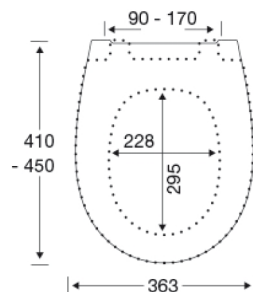

Description

PRESSALIT toilet seat with cover, model "Pressalit Inspira Uni", art. no. 1074 made of colour ingrained duroplast with built-in soft close function, incl. D05 universal hinge with lift-off in stainless steel.

- dismantling of seat/cover makes cleaning easier
- centre distance: 90-170 mm
- load - ring seat 240 kg
- 10 year guarantee