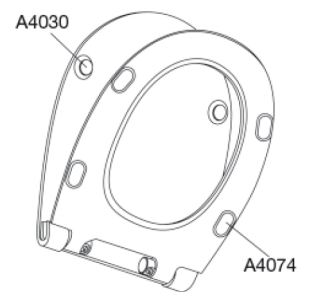

Pressalit Inspira Uni 1074
Toilet seat with soft close and lift-off, incl. hinge in stainless steel

Features

Lift-off, Soft close

Item number

1074000-D05999
 EAN:5708590373652

With its stunning and carefully thought-out design, the Pressalit Inspira Uni is a great choice for your bathroom. The distinctive design joins the seat and lid together in a never-ending bow - simple and unique in both form and function.
 The soft-close feature ensures the lid meets the seat in a soft, soundless movement when closed, while the lift-off feature allows the seat to be easily removed for quick and effective cleaning.

Colour

White

Description

PRESSALIT toilet seat with cover, model "Pressalit Inspira Uni", art. no. 1074 made of colour ingrained duroplast with built-in soft close function, incl. D05 universal hinge with lift-off in stainless steel.

- dismantling of seat/cover makes cleaning easier
- centre distance: 90-170 mm
- load - ring seat 240 kg
- 10 year guarantee

Design type

Sandwich

Designer

Knud Holscher/Pressalit

Design year

2020

Pressalit Inspira Uni 1074
Toilet seat with soft close and lift-off, incl. hinge in stainless steel

Stainless steel and thermoplastic.

Product capacity

Load - ring seat 240 kg

Weight

2,95 kg

Carton size

488x388x72 mm

Gross weight