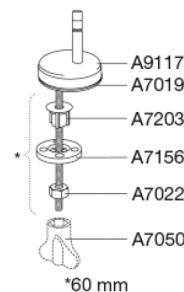

Description

PRESSALIT toilet seat with cover, model "Pressalit Inspira Uni", art. no. 1074 made of colour ingrained duroplast with built-in soft close function, incl. D05 universal hinge with lift-off in stainless steel.

- dismantling of seat/cover makes cleaning easier
- centre distance: 90-170 mm
- load - ring seat 240 kg
- 10 year guarantee