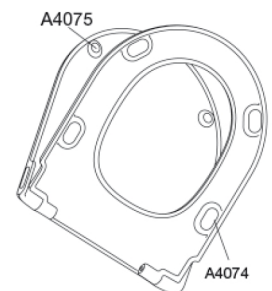

**Colour**

Black (RAL 9005)

**Description**

PRESSALIT toilet seat with cover, model "Pressalit Style D2", art. no. 1206 made of colour ingrained duroplast with antibacterial effect, with built-in soft close function, incl. DN2 universal hinge with lift-off in stainless steel.

- centre distance: 144-224 mm
- load - ring seat 240 kg
- 10 year guarantee

---

**Pressalit Style D2 1206**  
**Toilet seat with soft close, lift-off and antibacterial effect, incl.**  
**hinge in stainless steel**