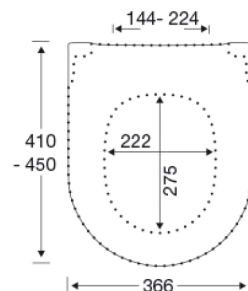

- centre distance: 144-224 mm
- load - ring seat 240 kg
- 10 year guarantee

---

**Pressalit Style D2 1206**  
**Toilet seat with soft close, lift-off and antibacterial effect, incl.**  
**hinge in stainless steel**