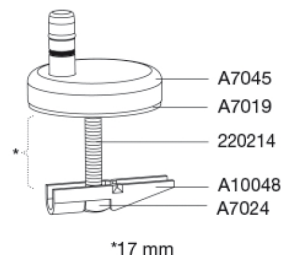

**Colour**

Black (RAL 9005)

**Description**

PRESSALIT toilet seat with cover, model "Pressalit Style D2", art. no. 1206 made of colour ingrained duroplast with antibacterial effect, with built-in soft close function, incl. DN2 universal hinge with lift-off in stainless steel.

- centre distance: 144-224 mm
- load - ring seat 240 kg
- 10 year guarantee

---

**Pressalit Style D2 1206**  
**Toilet seat with soft close, lift-off and antibacterial effect, incl.**  
**hinge in stainless steel**

---

<b>Design type</b>	Sandwich
<b>Designer</b>	Pressalit
<b>Design year</b>	2025
<b>Materials</b>	<p><b>TOILET SEAT:</b> The material is colour ingrained duroplast (UF A 10 = urea formaldehyde) that contains no environmentally hazardous substances. UF plastic comprises approx. 70% urea formaldehyde resin, 30% cellulose, as well as 5% minerals, pigments, lubricants and moisture content. Free formaldehyde is released during the production process. Pressalit toilet seats have been measured after curing (&lt; 0.01 mg/m<sup>3</sup>) to emit significantly below the permitted EU limit of 0.08 mg/m<sup>3</sup>.</p> <p><b>ANTIBACTERIAL:</b> This toilet seat features an antibacterial additive with biocidal silver phosphate glass, which helps prevent bacterial growth.</p> <p><b>BUFFERS:</b> EVA (copolymer made of ethylene and vinyl acetate).</p> <p><b>DAMPER KIT:</b> Hydraulic damper with damper housing in stainless steel or thermoplastic, mounted with plastic parts in thermoplastic.</p> <p><b>MOUNT/HINGES:</b> Stainless steel and thermoplastic.</p>
<b>Product capacity</b>	Load - ring seat 240 kg
<b>Weight</b>	2,665 kg
<b>Carton size</b>	457x389x68 mm
<b>Gross weight</b>	3,089 kg
<b>Crate size</b>	469x401x348 mm
<b>Weight per crate</b>	15,445 kg
<b>Qty per crate</b>	5
<b>Crates per pallet</b>	18
<b>Qty per pallet</b>	90