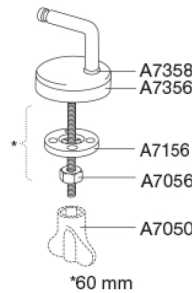

**Pressalit 2000 124**  
**Standard toilet seat incl. hinge in stainless steel**

<b>Item number</b>	124052-UN3999 EAN:5708590299112	
<b>Colour</b>	Manhattan	
<b>Description</b>	<p>PRESSALIT toilet seat with cover, model "2000", art. no. 124 made of colour ingrained duroplast with UN3 univertical hinge of stainless steel.</p> <ul style="list-style-type: none"> <li>- centre distance: 155 mm</li> <li>- load - ring seat 240 kg</li> <li>- suitable for many universal toilets</li> <li>- 10 year guarantee</li> </ul>	
<b>Design type</b>	Sandwich	
<b>Designer</b>	Pressalit	
<b>Design year</b>	1991	
<b>Materials</b>	<p><b>TOILET SEAT:</b>          The material is colour ingrained duroplast (UF A 10 = urea formaldehyde) that contains no environmentally hazardous substances. UF plastic comprises 67% urea formaldehyde resin, 28% cellulose, as well as 5% minerals, pigments, lubricants and moisture content. The raw material from the supplier contains up to 0.03% free formaldehyde and even less following curing.</p> <p><b>BUFFERS:</b>          EVA (copolymer made of ethylene and vinyl acetate).</p> <p><b>DAMPER KIT (only relevant for toilet seats with soft close):</b>          Hydraulic damper with stainless steel damper casing and thermoplastic parts.</p> <p><b>MOUNT/HINGES:</b>          Stainless steel model W. no. 1.4301/M and thermoplastic.</p>	
<b>Product capacity</b>	Load - ring seat 240 kg	