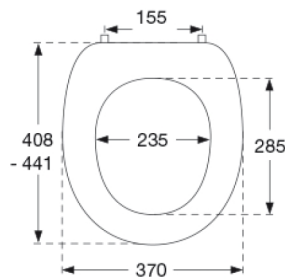

**Pressalit 2000 124**  
**Standard toilet seat incl. hinge in stainless steel**

<b>Item number</b>	124052-UN3999 EAN:5708590299112	
<b>Colour</b>	Manhattan	
<b>Description</b>	<p>PRESSALIT toilet seat with cover, model "2000", art. no. 124 made of colour ingrained duroplast with UN3 univertical hinge of stainless steel.</p> <ul style="list-style-type: none"> <li>- centre distance: 155 mm</li> <li>- load - ring seat 240 kg</li> <li>- suitable for many universal toilets</li> <li>- 10 year guarantee</li> </ul>	
<b>Design type</b>	Sandwich	
<b>Designer</b>	Pressalit	
<b>Design year</b>	1991	
<b>Materials</b>	<p><b>TOILET SEAT:</b>          The material is colour ingrained duroplast (UF A 10 = urea formaldehyde) that contains no environmentally hazardous substances. UF plastic comprises 67% urea formaldehyde resin, 28% cellulose, as well as 5% minerals, pigments, lubricants and moisture content. The raw material from the supplier contains up to 0.03% free formaldehyde and even less following curing.</p> <p><b>BUFFERS:</b>          EVA (copolymer made of ethylene and vinyl acetate).</p> <p><b>DAMPER KIT (only relevant for toilet seats with soft close):</b>          Hydraulic damper with stainless steel damper casing and thermoplastic parts.</p> <p><b>MOUNT/HINGES:</b>          Stainless steel model W. no. 1.4301/M and thermoplastic.</p>	
<b>Product capacity</b>	Load - ring seat 240 kg	