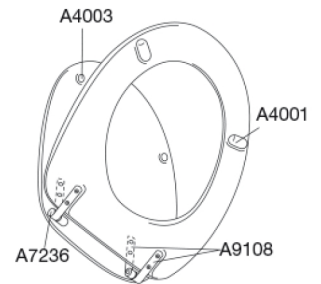

**Pressalit 2000 124**  
**Standard toilet seat incl. hinge in stainless steel**

<b>Item number</b>	124052-UN3999 EAN:5708590299112	
<b>Colour</b>	Manhattan	
<b>Description</b>	<p>PRESSALIT toilet seat with cover, model "2000", art. no. 124 made of colour ingrained duroplast with UN3 univertical hinge of stainless steel.</p> <ul style="list-style-type: none"> <li>- centre distance: 155 mm</li> <li>- load - ring seat 240 kg</li> <li>- suitable for many universal toilets</li> <li>- 10 year guarantee</li> </ul>	
<b>Design type</b>	Sandwich	
<b>Designer</b>	Pressalit	
<b>Design year</b>	1991	
<b>Materials</b>	<p><b>TOILET SEAT:</b>          The material is colour ingrained duroplast (UF A 10 = urea formaldehyde) that contains no environmentally hazardous substances. UF plastic comprises 67% urea formaldehyde resin, 28% cellulose, as well as 5% minerals, pigments, lubricants and moisture content. The raw material from the supplier contains up to 0.03% free formaldehyde and even less following curing.</p> <p><b>BUFFERS:</b>          EVA (copolymer made of ethylene and vinyl acetate).</p> <p><b>DAMPER KIT (only relevant for toilet seats with soft close):</b>          Hydraulic damper with stainless steel damper casing and thermoplastic parts.</p> <p><b>MOUNT/HINGES:</b>          Stainless steel model W. no. 1.4301/M and thermoplastic.</p>	
<b>Product capacity</b>	Load - ring seat 240 kg	