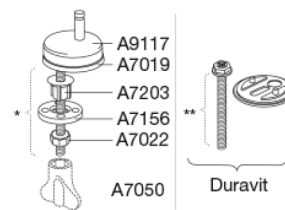

PRESSALIT®

Pressalit Delight 492
Toilet seat with soft close incl. hinge in stainless steel.

Features

Soft close

Item number

492000-D09999
EAN:5708590282091

Discreet. Design. Delicious. The description is that simple. Delight takes the D at face value and fits it to most D-shaped pans. Wrap-over underlines the stringent design, and the soft close function makes it a pleasure to use.

Colour

White

Description

PRESSALIT toilet seat with cover, model "Delight", art. no. 492 made of colour ingrained duroplast with D09 universal flex hinge of stainless steel and plastic.

- centre distance: 135 - 215 mm
- load - ring seat 240 kg
- suitable for D-shaped toilets
- 10 year guarantee

Stainless steel model W. no. 1.4301/M and thermoplastic.

Product capacity

Load - ring seat 240 kg

Weight

3,345 kg

Carton size

490x389x84 mm

Gross weight