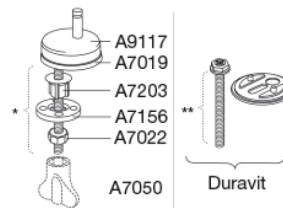

Pressalit Delight 492
Toilet seat with soft close incl. hinge in stainless steel.

Features

Soft close

Item number

492000-D09999
 EAN:5708590282091

Discreet. Design. Delicious. The description is that simple. Delight takes the D at face value and fits it to most D-shaped pans. Wrap-over underlines the stringent design, and the soft close function makes it a pleasure to use.

Colour

White

Description

PRESSALIT toilet seat with cover, model "Delight", art. no. 492 made of colour ingrained duroplast with D09 universal flex hinge of stainless steel and plastic.

- centre distance: 135 - 215 mm
- load - ring seat 240 kg
- suitable for D-shaped toilets
- 10 year guarantee

Stainless steel model W. no. 1.4301/M and thermoplastic.

Product capacity

Load - ring seat 240 kg

Weight

3,345 kg

Carton size

490x389x84 mm

Gross weight