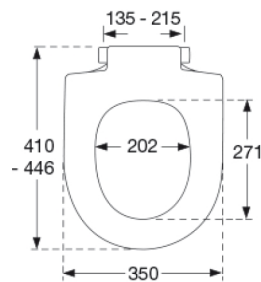

PRESSALIT®

Pressalit Delight 492
Toilet seat with soft close incl. hinge in stainless steel.

Features

Soft close

Item number

492000-D09999
EAN:5708590282091

Discreet. Design. Delicious. The description is that simple. Delight takes the D at face value and fits it to most D-shaped pans. Wrap-over underlines the stringent design, and the soft close function makes it a pleasure to use.

Colour

White

Description

PRESSALIT toilet seat with cover, model "Delight", art. no. 492 made of colour ingrained duroplast with D09 universal flex hinge of stainless steel and plastic.

- centre distance: 135 - 215 mm
- load - ring seat 240 kg
- suitable for D-shaped toilets
- 10 year guarantee

Stainless steel model W. no. 1.4301/M and thermoplastic.

Product capacity

Load - ring seat 240 kg

Weight

3,345 kg

Carton size

490x389x84 mm

Gross weight