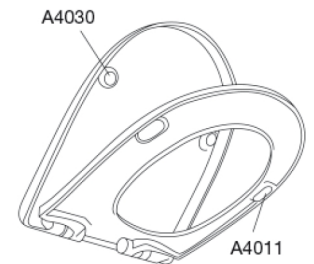

Pressalit Delight 492
Toilet seat with soft close incl. hinge in stainless steel.

Features

Soft close

Item number

492000-D09999
 EAN:5708590282091

Discreet. Design. Delicious. The description is that simple. Delight takes the D at face value and fits it to most D-shaped pans. Wrap-over underlines the stringent design, and the soft close function makes it a pleasure to use.

Colour

White

Description

PRESSALIT toilet seat with cover, model "Delight", art. no. 492 made of colour ingrained duroplast with D09 universal flex hinge of stainless steel and plastic.

- centre distance: 135 - 215 mm
- load - ring seat 240 kg
- suitable for D-shaped toilets
- 10 year guarantee

*55 mm / ** 15 mm

Design type

Wrap-over

Designer

Pressalit

Design year

2007

Pressalit Delight 492
Toilet seat with soft close incl. hinge in stainless steel.

Stainless steel model W. no. 1.4301/M and thermoplastic.

Product capacity

Load - ring seat 240 kg

Weight

3,345 kg

Carton size

490x389x84 mm

Gross weight