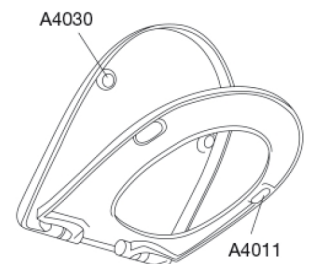

PRESSALIT®

Pressalit Delight 492
Toilet seat with soft close incl. hinge in stainless steel.

Features

Soft close

Item number

492000-D09999
EAN:5708590282091

Discreet. Design. Delicious. The description is that simple. Delight takes the D at face value and fits it to most D-shaped pans. Wrap-over underlines the stringent design, and the soft close function makes it a pleasure to use.

Colour

White

Description

PRESSALIT toilet seat with cover, model "Delight", art. no. 492 made of colour ingrained duroplast with D09 universal flex hinge of stainless steel and plastic.

- centre distance: 135 - 215 mm
- load - ring seat 240 kg
- suitable for D-shaped toilets
- 10 year guarantee

Stainless steel model W. no. 1.4301/M and thermoplastic.

Product capacity

Load - ring seat 240 kg

Weight

3,345 kg

Carton size

490x389x84 mm

Gross weight