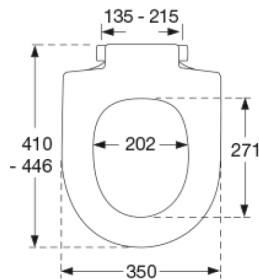

Pressalit Delight 492
Toilet seat with soft close incl. hinge in stainless steel.

Features

Soft close

Item number

492000-D09999
 EAN:5708590282091

Discreet. Design. Delicious. The description is that simple. Delight takes the D at face value and fits it to most D-shaped pans. Wrap-over underlines the stringent design, and the soft close function makes it a pleasure to use.

Colour

White

Description

PRESSALIT toilet seat with cover, model "Delight", art. no. 492 made of colour ingrained duroplast with D09 universal flex hinge of stainless steel and plastic.

- centre distance: 135 - 215 mm
- load - ring seat 240 kg
- suitable for D-shaped toilets
- 10 year guarantee

Stainless steel model W. no. 1.4301/M and thermoplastic.

Product capacity

Load - ring seat 240 kg

Weight

3,345 kg

Carton size

490x389x84 mm

Gross weight

3,553 kg

Crate size

502x401x428 mm

Weight per crate

17,765 kg

Qty per crate

5

Crates per pallet