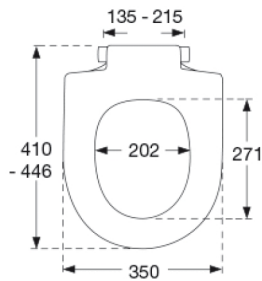

**Colour**

White

**Description**

PRESSALIT toilet seat with cover, model "Delight", art. no. 492 made of colour ingrained duroplast with D78 universal flex hinge of stainless steel and plastic.

- centre distance: 135 - 215 mm
- load - ring seat 240 kg
- suitable for D-shaped toilets
- 10 year guarantee

**MOUNT/HINGES:**

Stainless steel model W. no. 1.4301/M and thermoplastic.

**Product capacity**

Load - ring seat 240 kg

---

**Weight**

3,25 kg

**Carton size**

490x389x84 mm

**Gross weight**

3,458 kg

**Crate size**

502x401x428 mm

**Weight per crate**

17,29 kg

**Qty per crate**