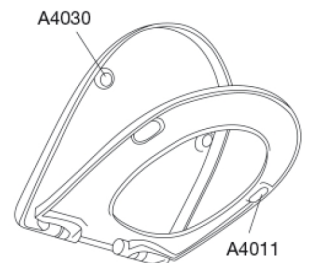

**Colour**

White

**Description**

PRESSALIT toilet seat with cover, model "Delight", art. no. 492 made of colour ingrained duroplast with D78 universal flex hinge of stainless steel and plastic.

- centre distance: 135 - 215 mm
- load - ring seat 240 kg
- suitable for D-shaped toilets
- 10 year guarantee

**MOUNT/HINGES:**

Stainless steel model W. no. 1.4301/M and thermoplastic.

**Product capacity**

Load - ring seat 240 kg

---

**Weight**

3,25 kg

**Carton size**