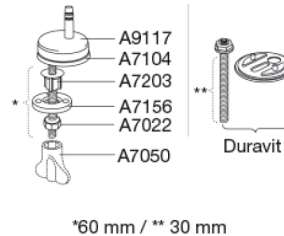

**Colour**

White

**Description**

PRESSALIT toilet seat with cover, model "Delight", art. no. 492 made of colour ingrained duroplast with D78 universal flex hinge of stainless steel and plastic.

- centre distance: 135 - 215 mm
- load - ring seat 240 kg
- suitable for D-shaped toilets
- 10 year guarantee

**MOUNT/HINGES:**

Stainless steel model W. no. 1.4301/M and thermoplastic.

**Product capacity**

Load - ring seat 240 kg

---

**Weight**

3,25 kg

**Carton size**