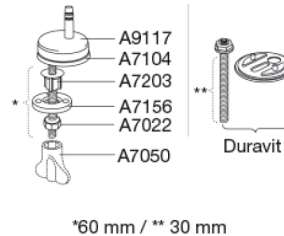

Description

PRESSALIT toilet seat with cover, model "Delight", art. no. 492 made of colour ingrained duroplast with D78 universal flex hinge of stainless steel and plastic.

- centre distance: 135 - 215 mm
- load - ring seat 240 kg
- suitable for D-shaped toilets
- 10 year guarantee