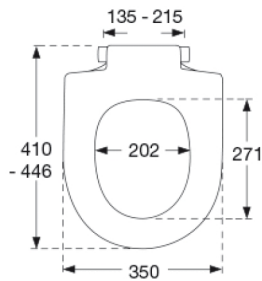

Description

PRESSALIT toilet seat with cover, model "Delight", art. no. 492 made of colour ingrained duroplast with D78 universal flex hinge of stainless steel and plastic.

- centre distance: 135 - 215 mm
- load - ring seat 240 kg
- suitable for D-shaped toilets
- 10 year guarantee