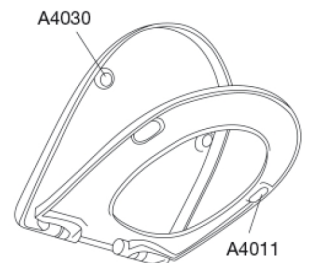

Description

PRESSALIT toilet seat with cover, model "Delight", art. no. 492 made of colour ingrained duroplast with D78 universal flex hinge of stainless steel and plastic.

- centre distance: 135 - 215 mm
- load - ring seat 240 kg
- suitable for D-shaped toilets
- 10 year guarantee