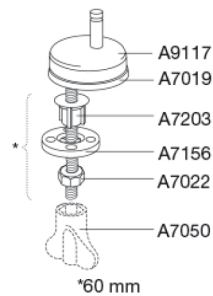

### Description

PRESSALIT toilet seat with cover, model "T Soft", art. no. 742 made of colour ingrained duroplast with D15 universal hinge of stainless steel.

- centre distance: 133 - 218 mm
- load - ring seat 240 kg
- suitable for many universal toilets
- 10 year guarantee