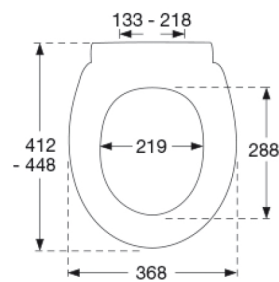

Pressalit T Soft 742 Toilet seat with soft close incl. hinge in stainless steel

Features

Soft close

Item number

742000-D15999
EAN:5708590297934

T Soft is a silent and smooth pleasure with built-in soft close to ensure a smooth landing on the toilet. The design is a classic Pressalit design with a perfect finish that makes T Soft cleaning-friendly and an extraordinary experience for the user.

Colour

White

Description

PRESSALIT toilet seat with cover, model "T Soft", art. no. 742 made of colour ingrained duroplast with D15 universal hinge of stainless steel.

- centre distance: 133 - 218 mm
- load - ring seat 240 kg
- suitable for many universal toilets
- 10 year guarantee

Design type

Sandwich

Designer

Pressalit

Design year

2010