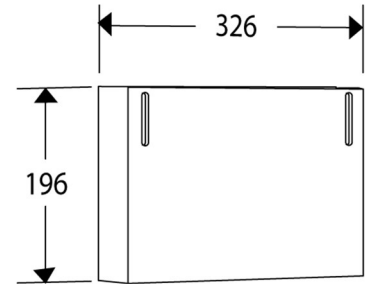

PRESSALIT®

Product	Extension fitting for lift, up to 1200 mm
Item number	RK1065
	EAN:5708590265858
Product description	Extension fittings for lifts up to 1200 mm. For installing cupboards higher than 704 mm
Materials	Steel
Features	Extension fittings for installing cupboards higher than 704 mm.