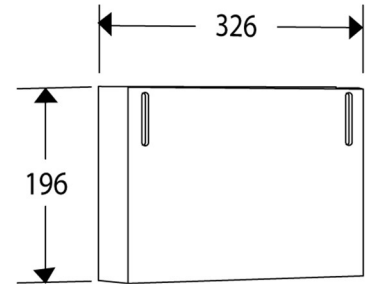

PRESSALIT®

| | |
|----------------------------|--|
| Product | 2 extension fittings for lift, from 1201 - 2400 mm |
| Item number | RK1066 |
| | EAN:5708590265865 |
| Product description | Extension fittings for lifts from 1201 - 2400 mm. For installing cupboards higher than 704 mm |
| Materials | Steel |
| Features | Extension fittings for installing cupboards higher than 704 mm. |