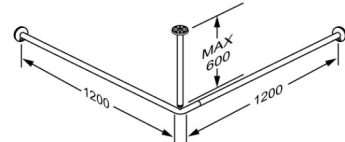

PRESSALIT®

Product	Shower curtain rail, 1200 x 1200 mm
Item number	RT212000
Colour	White
Product description	<p>VVS:777271200 NRF:6311242 RSK:8207387 EAN:5708590169996 HMI: 42228 NBS:N13:375</p> <p>Shower curtain rail, 1200 mm x 1200 mm, 2x12 shower curtain rings included. Incl. mounting kit for brick wall.</p> <p>Shower curtain rail, 1200 mm x 1200 mm, 2x12 shower curtain rings included. Excl. mounting kit.</p>
Materials	<p>Basic material: Aluminium</p> <p>Surface material: Polyester lacquer</p> <p>Cover cap: Cyclopy plastic</p> <p>Rings: Polyoxymethylene plastic (POM)</p>
Warranty	Pressalit makes a commitment to remedy material and manufacturing defects for a period of five years from the invoicing date.
Cleaning	The product is to be cleaned with hot water or a mild soapy cleaning agent. Do not use chlorine based or corrosive cleaners as it may result in the surface being damaged.