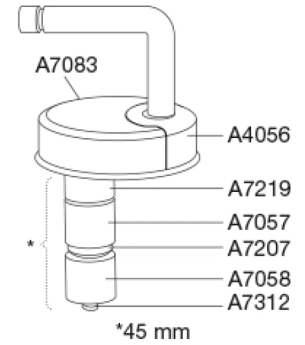

## Top mounted hinge

**Item number**

D43P999  
EAN:5708590292809

**Product capacity**

**Weight**

0,156 kg

**Gross weight**

0,156 kg