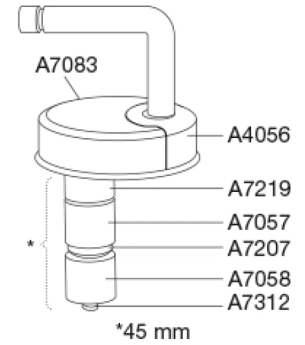

Top mounted hinge

Item number

D43P999
EAN:5708590292809

Product capacity

Weight

0,156 kg

Gross weight

0,156 kg