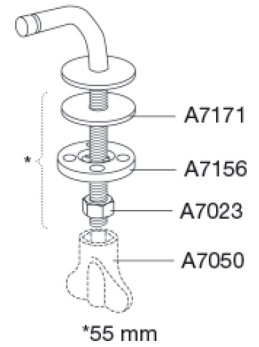

Fixed hinge

Item number

BA1P999
EAN:5708590238432

Product capacity

Weight

0,174 kg

Gross weight

0,174 kg