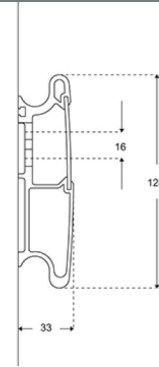

| | |
|----------------------------|--|
| Product | PLUS wall track, 1200 mm |
| Item number | R9812112 |
| Colour | Anthracite grey |
| Product description | <p>VVS:615841112 NRF:7501015 EAN:5708590305776 HMI: 71741</p> <p>PLUS wall tracks are used for mounting of support arms, shower seats and wash basin brackets, and allows sideways adjustment of these products. See below a selection of products for fitting to the wall track.</p> <p>PLUS wall track, 1200 mm, for horizontal mounting. The cover plate hides bolts and wires and facilitates cleaning. Materials: Aluminium and polystyrene. See below a selection of products for fitting to the wall track. Excl. mounting kit.</p> |
| Adjustability | Fixed mounting |
| Product capacity | Maximum load: Up to 1000 kg depending on the wall type. |
| Materials | The wall track is primarily made of 10-micrometre anodized aluminium. The cover plate is made of polystyrene and the ends of the track are capped with ABS polymer. |
| Ergonomy | The track distributes the weight of the individual bathroom product, for example a wash basin bracket, along its entire length. The products can be adjusted and locked on to the track with intuitive locking functions. |
| Features | The horizontal track makes it possible to shift the product along the wall to constantly optimize the available space in the bathroom. The front cover plate conceals mounting bolts and any cables. |
| Warranty | Pressalit makes a commitment to remedy material and manufacturing defects for a period of five years from the invoicing date. |

PRESSALIT®

| | |
|--------------------|--------------------------|
| Product | PLUS wall track, 1200 mm |
| Item number | R9812112 |

pressalit.com

Pressalit A/S
Pressalitvej 1
DK-8680 Ry
Tel.: +45 8788 8788
Fax: +45 8788 8789
E-mail: pressalit@pressalit.com