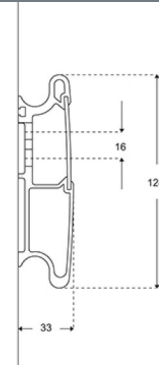

Product	PLUS wall track, 1800 mm
Item number	R9818112
Colour	Anthracite grey
Product description	<p>VVS:615841118 NRF:7501017 EAN:5708590305813 HMI: 71743</p> <p>PLUS wall tracks are used for mounting of support arms, shower seats and wash basin brackets, and allows sideways adjustment of these products. See below a selection of products for fitting to the wall track.</p> <p>PLUS wall track, 1800 mm, for horizontal mounting. The cover plate hides bolts and wires and facilitates cleaning. Materials: Aluminium and polystyrene. See below a selection of products for fitting to the wall track. Excl. mounting kit.</p>
Adjustability	Fixed mounting
Product capacity	Maximum load: Up to 1000 kg depending on the wall type.
Materials	The wall track is primarily made of 10-micrometre anodized aluminium. The cover plate is made of polystyrene and the ends of the track are capped with ABS polymer.
Ergonomy	The track distributes the weight of the individual bathroom product, for example a wash basin bracket, along its entire length. The products can be adjusted and locked on to the track with intuitive locking functions.
Features	The horizontal track makes it possible to shift the product along the wall to constantly optimize the available space in the bathroom. The front cover plate conceals mounting bolts and any cables.
Warranty	Pressalit makes a commitment to remedy material and manufacturing defects for a period of five years from the invoicing date.