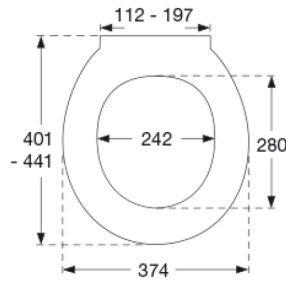

**Colour**

White

**Description**

PRESSALIT toilet seat with cover, model "Pressalit 718", art. no. 718 made of colour ingrained duroplast with stainless steel hinges with lift-off with D59 universal hinge in stainless steel.

- centre distance: 112-197 mm
- load - ring seat 180 kg
- suitable for many universal shaped toilets
- 10 year guarantee

**Design type**

Sandwich

**Designer**

Pressalit

**Design year**

2011

---

**MOUNT/HINGES:**

Stainless steel model W. no. 1.4301/M and thermoplastic.

**Product capacity**

Load - ring seat 180 kg

---

**Weight**

1,908 kg

**Carton size**

457x389x68 mm

**Gross weight**

2,338 kg

**Crate size**

469x401x348 mm

**Weight per crate**

11,69 kg

**Qty per crate**