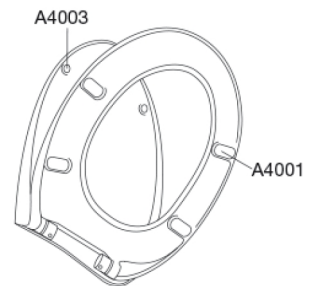

**Pressalit 718**  
**Toilet seat with lift-off and soft close incl. hinge in stainless steel**

**Features**

Lift-off, Soft close

**Item number**

718000-D59999  
 EAN:5708590297200

Pressalit 718 is a universal toilet seat with soft close and lift-off for easy cleaning. The toilet seat is particularly suited to building projects.

**Colour**

White

**Description**

PRESSALIT toilet seat with cover, model "Pressalit 718", art. no. 718 made of colour ingrained duroplast with stainless steel hinges with lift-off with D59 universal hinge in stainless steel.

- centre distance: 112-197 mm
- load - ring seat 180 kg
- suitable for many universal shaped toilets
- 10 year guarantee

**Design type**

Sandwich

**Designer**

Pressalit

**Design year**

2011

---

**MOUNT/HINGES:**

Stainless steel model W. no. 1.4301/M and thermoplastic.

**Product capacity**

Load - ring seat 180 kg

---

**Weight**

1,908 kg

**Carton size**