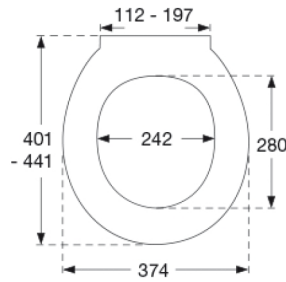

Colour

White

Description

PRESSALIT toilet seat with cover, model "Pressalit 718", art. no. 718 made of colour ingrained duroplast with stainless steel hinges with lift-off with D59 universal hinge in stainless steel.

- centre distance: 112-197 mm
- load - ring seat 180 kg
- suitable for many universal shaped toilets
- 10 year guarantee

Design type

Sandwich

Designer

Pressalit

Design year

2011

Pressalit 718
Toilet seat with lift-off and soft close incl. hinge in stainless steel

Stainless steel model W. no. 1.4301/M and thermoplastic.

Product capacity

Load - ring seat 180 kg

Weight

1,908 kg

Carton size

457x389x68 mm

Gross weight

2,338 kg

Crate size

469x401x348 mm

Weight per crate

11,69 kg

Qty per crate

5

Crates per pallet