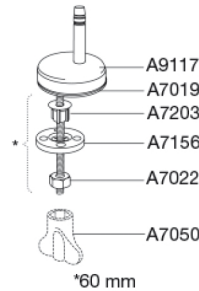

**Pressalit 718**  
**Toilet seat with lift-off and soft close incl. hinge in stainless steel**

**Features**

Lift-off, Soft close

**Item number**

718000-D59999  
 EAN:5708590297200

Pressalit 718 is a universal toilet seat with soft close and lift-off for easy cleaning. The toilet seat is particularly suited to building projects.

**Colour**

White

**Description**

PRESSALIT toilet seat with cover, model "Pressalit 718", art. no. 718 made of colour ingrained duroplast with stainless steel hinges with lift-off with D59 universal hinge in stainless steel.

- centre distance: 112-197 mm
- load - ring seat 180 kg
- suitable for many universal shaped toilets
- 10 year guarantee

**Design type**

Sandwich

**Designer**

Pressalit

**Design year**

2011

---

**MOUNT/HINGES:**

Stainless steel model W. no. 1.4301/M and thermoplastic.

**Product capacity**

Load - ring seat 180 kg

---

**Weight**

1,908 kg

**Carton size**