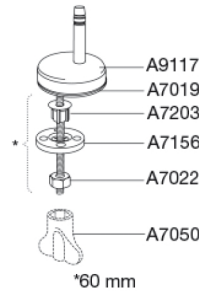

Pressalit 718
Toilet seat with lift-off and soft close incl. hinge in stainless steel

Features

Lift-off, Soft close

Item number

718000-D59999
 EAN:5708590297200

Pressalit 718 is a universal toilet seat with soft close and lift-off for easy cleaning. The toilet seat is particularly suited to building projects.

Colour

White

Description

PRESSALIT toilet seat with cover, model "Pressalit 718", art. no. 718 made of colour ingrained duroplast with stainless steel hinges with lift-off with D59 universal hinge in stainless steel.

- centre distance: 112-197 mm
- load - ring seat 180 kg
- suitable for many universal shaped toilets
- 10 year guarantee

Design type

Sandwich

Designer

Pressalit

Design year

2011

Pressalit 718
Toilet seat with lift-off and soft close incl. hinge in stainless steel

Stainless steel model W. no. 1.4301/M and thermoplastic.

Product capacity

Load - ring seat 180 kg

Weight

1,908 kg

Carton size

457x389x68 mm

Gross weight