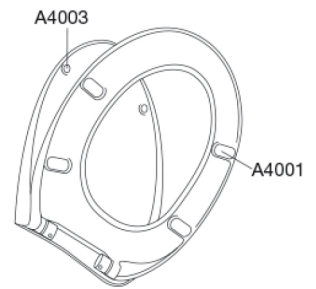

Pressalit 718
Toilet seat with lift-off and soft close incl. hinge in stainless steel

Features

Lift-off, Soft close

Item number

718000-D59999
 EAN:5708590297200

Pressalit 718 is a universal toilet seat with soft close and lift-off for easy cleaning. The toilet seat is particularly suited to building projects.

Colour

White

Description

PRESSALIT toilet seat with cover, model "Pressalit 718", art. no. 718 made of colour ingrained duroplast with stainless steel hinges with lift-off with D59 universal hinge in stainless steel.

- centre distance: 112-197 mm
- load - ring seat 180 kg
- suitable for many universal shaped toilets
- 10 year guarantee

Design type

Sandwich

Designer

Pressalit

Design year

2011

Pressalit 718
Toilet seat with lift-off and soft close incl. hinge in stainless steel

Stainless steel model W. no. 1.4301/M and thermoplastic.

Product capacity

Load - ring seat 180 kg

Weight

1,908 kg

Carton size

457x389x68 mm

Gross weight