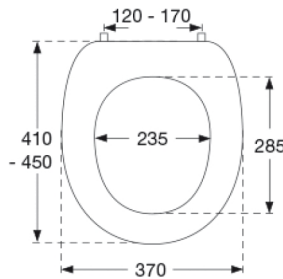

Pressalit 2000 124
Standard toilet seat incl. hinge in stainless steel

Item number	124000-B13999 EAN:5708590075518	
Colour	White	
Description	<p>PRESSALIT toilet seat with cover, model "2000", art. no. 124 made of colour ingrained duroplast with B13 universal hinge of stainless steel.</p> <ul style="list-style-type: none"> - centre distance: 120 - 170 mm - load - ring seat 240 kg - suitable for many universal toilets - 10 year guarantee 	
Design type	Sandwich	
Designer	Pressalit	
Design year	1991	
Materials	<p>TOILET SEAT: The material is colour ingrained duroplast (UF A 10 = urea formaldehyde) that contains no environmentally hazardous substances. UF plastic comprises 67% urea formaldehyde resin, 28% cellulose, as well as 5% minerals, pigments, lubricants and moisture content. The raw material from the supplier contains up to 0.03% free formaldehyde and even less following curing.</p> <p>BUFFERS: EVA (copolymer made of ethylene and vinyl acetate).</p> <p>DAMPER KIT (only relevant for toilet seats with soft close): Hydraulic damper with stainless steel damper casing and thermoplastic parts.</p> <p>MOUNT/HINGES: Stainless steel model W. no. 1.4301/M and thermoplastic.</p>	
Product capacity	Load - ring seat 240 kg	