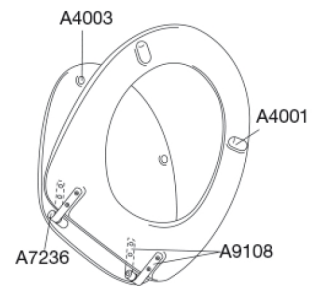

Pressalit 2000 124
Standard toilet seat incl. hinge in stainless steel

Item number	124000-B13999 EAN:5708590075518	
Colour	White	
Description	<p>PRESSALIT toilet seat with cover, model "2000", art. no. 124 made of colour ingrained duroplast with B13 universal hinge of stainless steel.</p> <ul style="list-style-type: none"> - centre distance: 120 - 170 mm - load - ring seat 240 kg - suitable for many universal toilets - 10 year guarantee 	
Design type	Sandwich	
Designer	Pressalit	
Design year	1991	
Materials	<p>TOILET SEAT: The material is colour ingrained duroplast (UF A 10 = urea formaldehyde) that contains no environmentally hazardous substances. UF plastic comprises 67% urea formaldehyde resin, 28% cellulose, as well as 5% minerals, pigments, lubricants and moisture content. The raw material from the supplier contains up to 0.03% free formaldehyde and even less following curing.</p> <p>BUFFERS: EVA (copolymer made of ethylene and vinyl acetate).</p> <p>DAMPER KIT (only relevant for toilet seats with soft close): Hydraulic damper with stainless steel damper casing and thermoplastic parts.</p> <p>MOUNT/HINGES: Stainless steel model W. no. 1.4301/M and thermoplastic.</p>	
Product capacity	Load - ring seat 240 kg	