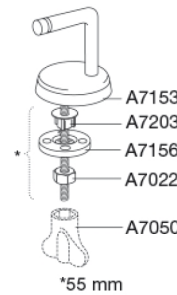

Pressalit 2000 124
Standard toilet seat incl. hinge in stainless steel

Item number	124000-B13999 EAN:5708590075518	
Colour	White	
Description	<p>PRESSALIT toilet seat with cover, model "2000", art. no. 124 made of colour ingrained duroplast with B13 universal hinge of stainless steel.</p> <ul style="list-style-type: none"> - centre distance: 120 - 170 mm - load - ring seat 240 kg - suitable for many universal toilets - 10 year guarantee 	
Design type	Sandwich	
Designer	Pressalit	
Design year	1991	
Materials	<p>TOILET SEAT: The material is colour ingrained duroplast (UF A 10 = urea formaldehyde) that contains no environmentally hazardous substances. UF plastic comprises 67% urea formaldehyde resin, 28% cellulose, as well as 5% minerals, pigments, lubricants and moisture content. The raw material from the supplier contains up to 0.03% free formaldehyde and even less following curing.</p> <p>BUFFERS: EVA (copolymer made of ethylene and vinyl acetate).</p> <p>DAMPER KIT (only relevant for toilet seats with soft close): Hydraulic damper with stainless steel damper casing and thermoplastic parts.</p> <p>MOUNT/HINGES: Stainless steel model W. no. 1.4301/M and thermoplastic.</p>	
Product capacity	Load - ring seat 240 kg	