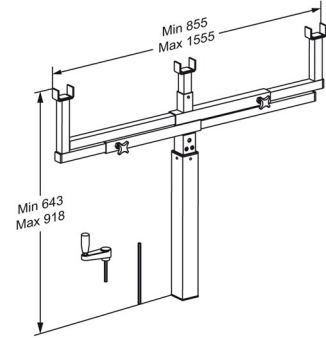

PRESSALIT®

Product	Crank handle operated lifting jack
Item number	RK1145
	EAN:5708590326061
Product description	Crank-operated raiser for fitting with brackets for worktop RK1100/RK1101. Lifts worktops up to 200 mm in length