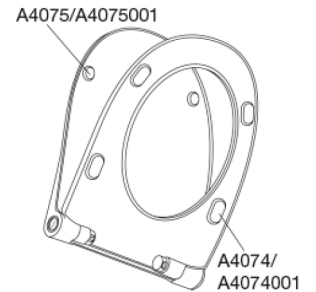

PRESSALIT toilet seat with cover, model "Pressalit Sway D", art. no. 934 made of colour ingrained duroplast with BL6 universal toggle hinge with lift-off of stainless steel.

- centre distance: 141-219 mm
- load - ring seat 240 kg
- 10 year guarantee

Stainless steel model W. no. 1.4301/M and thermoplastic.

Product capacity

Load - ring seat 240 kg

Weight

3,016 kg

Carton size

490x389x84 mm

Gross weight