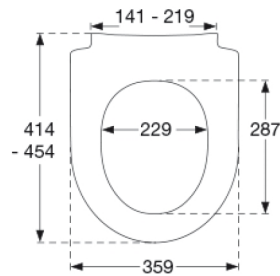

PRESSALIT toilet seat with cover, model "Pressalit Sway D", art. no. 934 made of colour ingrained duroplast with BL6 universal toggle hinge with lift-off of stainless steel.

- centre distance: 141-219 mm
- load - ring seat 240 kg
- 10 year guarantee

Stainless steel model W. no. 1.4301/M and thermoplastic.

Product capacity

Load - ring seat 240 kg

Weight

3,016 kg

Carton size

490x389x84 mm

Gross weight

3,625 kg

Crate size

502x401x428 mm

Weight per crate

18,125 kg

Qty per crate

5

Crates per pallet