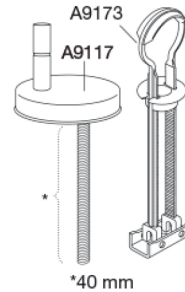

PRESSALIT toilet seat with cover, model "Pressalit Sway D", art. no. 934 made of colour ingrained duroplast with BL6 universal toggle hinge with lift-off of stainless steel.

- centre distance: 141-219 mm
- load - ring seat 240 kg
- 10 year guarantee

Stainless steel model W. no. 1.4301/M and thermoplastic.

Product capacity

Load - ring seat 240 kg

Weight

3,016 kg

Carton size

490x389x84 mm

Gross weight