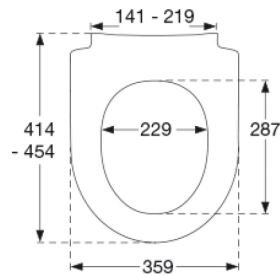

PRESSALIT toilet seat with cover, model "Pressalit Sway D", art. no. 934 made of colour ingrained duroplast with BL6 universal toggle hinge with lift-off of stainless steel.

- centre distance: 141-219 mm
- load - ring seat 240 kg
- 10 year guarantee

Stainless steel model W. no. 1.4301/M and thermoplastic.

Product capacity

Load - ring seat 240 kg

Weight

3,016 kg

Carton size

488x388x72 mm

Gross weight