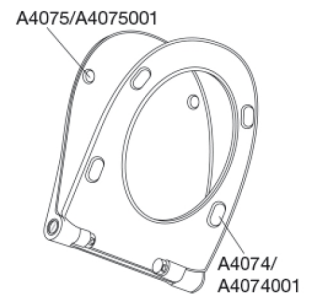

PRESSALIT toilet seat with cover, model "Pressalit Sway D", art. no. 934 made of colour ingrained duroplast with BL6 universal toggle hinge with lift-off of stainless steel.

- centre distance: 141-219 mm
- load - ring seat 240 kg
- 10 year guarantee

Stainless steel model W. no. 1.4301/M and thermoplastic.

Product capacity

Load - ring seat 240 kg

Weight

3,016 kg

Carton size

488x388x72 mm

Gross weight