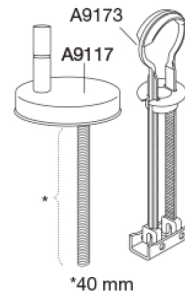

PRESSALIT toilet seat with cover, model "Pressalit Sway D", art. no. 934 made of colour ingrained duroplast with BL6 universal toggle hinge with lift-off of stainless steel.

- centre distance: 141-219 mm
- load - ring seat 240 kg
- 10 year guarantee

Stainless steel model W. no. 1.4301/M and thermoplastic.

Product capacity

Load - ring seat 240 kg

Weight

3,016 kg

Carton size

488x388x72 mm

Gross weight