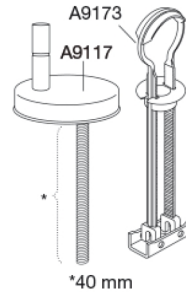

PRESSALIT toilet seat with cover, model "Pressalit Sway D", art. no. 934 made of colour ingrained duroplast with BL6 universal toggle hinge with lift-off of stainless steel.

- centre distance: 141-219 mm
- load - ring seat 240 kg
- 10 year guarantee

Stainless steel model W. no. 1.4301/M and thermoplastic.

Product capacity

Load - ring seat 240 kg

Weight

3,016 kg

Carton size

488x388x72 mm

Gross weight