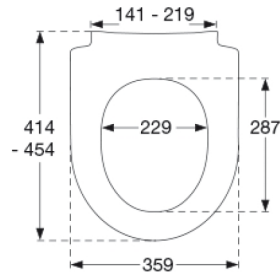

PRESSALIT toilet seat with cover, model "Pressalit Sway D", art. no. 934 made of colour ingrained duroplast with BL6 universal toggle hinge with lift-off of stainless steel.

- centre distance: 141-219 mm
- load - ring seat 240 kg
- 10 year guarantee

Stainless steel model W. no. 1.4301/M and thermoplastic.

Product capacity

Load - ring seat 240 kg

Weight

3,016 kg

Carton size

488x388x72 mm

Gross weight