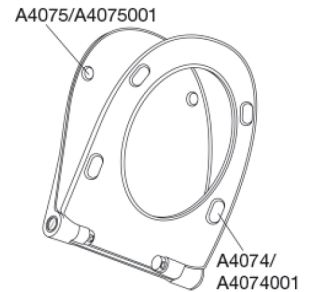

PRESSALIT toilet seat with cover, model "Pressalit Sway D", art. no. 934 made of colour ingrained duroplast with BL6 universal toggle hinge with lift-off of stainless steel.

- centre distance: 141-219 mm
- load - ring seat 240 kg
- 10 year guarantee

Stainless steel model W. no. 1.4301/M and thermoplastic.

Product capacity

Load - ring seat 240 kg

Weight

3,016 kg

Carton size

488x388x72 mm

Gross weight