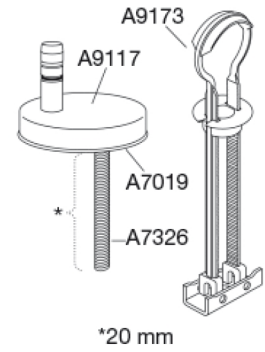

Universal hinge

Item number

DK3999
VVS: 616810810
EAN: 5708590369846

**Product capacity**

Weight	0,136 kg
Gross weight	0,136 kg
Weight per crate	0 kg
Qty per crate	0
Qty per pallet	0

Subject to changes in the product range, technical changes and printing errors.