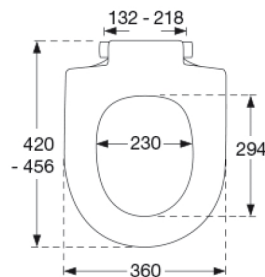

Colour

White

Description

PRESSALIT toilet seat with cover, model "T Soft D", art. no. 744 made of colour ingrained duroplast with D02 hinge of stainless steel.

- centre distance: 132 - 218 mm
- load - ring seat 240 kg
- suitable for many universal D-shaped toilets
- 10 year guarantee

Stainless steel model W. no. 1.4301/M and thermoplastic.

Product capacity

Load - ring seat 240 kg

Weight

2,96 kg

Carton size

488x388x72 mm

Gross weight