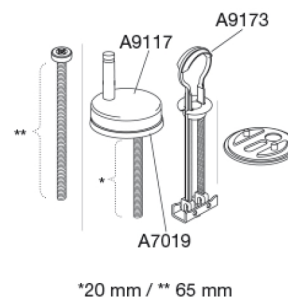

Pressalit T Soft D 744 Toilet seat with soft close incl. hinge in stainless steel

Features

Soft close

Item number

744000-D02999
VVS:614994000
NRF:6190104
RSK:7821779
EAN:5708590298306

T Soft D is a silent and smooth pleasure with built-in soft close to ensure a smooth landing on the toilet. The design is D-shaped and its classic clean lines and round, polished wrap-over edges, make T Soft D an elegant and easy to clean toilet seat.

Colour

White

Description

PRESSALIT toilet seat with cover, model "T Soft D", art. no. 744 made of colour ingrained duroplast with D02 hinge of stainless steel.

- centre distance: 132 - 218 mm
- load - ring seat 240 kg
- suitable for many universal D-shaped toilets
- 10 year guarantee

Stainless steel model W. no. 1.4301/M and thermoplastic.

Product capacity

Load - ring seat 240 kg

Weight

2,96 kg

Carton size

488x388x72 mm

Gross weight