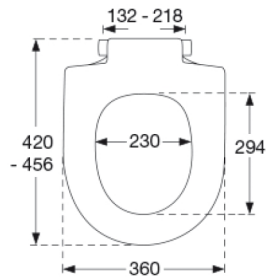

**Colour**

White

**Description**

PRESSALIT toilet seat with cover, model "T Soft D", art. no. 744 made of colour ingrained duroplast with D02 hinge of stainless steel.

- centre distance: 132 - 218 mm
- load - ring seat 240 kg
- suitable for many universal D-shaped toilets
- 10 year guarantee

\*20 mm / \*\* 65 mm

**Design type**

Wrap-over

**Designer**

Pressalit

**Design year**

2011

---

**MOUNT/HINGES:**

Stainless steel model W. no. 1.4301/M and thermoplastic.

**Product capacity**

Load - ring seat 240 kg

---

**Weight**

2,96 kg

**Carton size**

488x388x72 mm

**Gross weight**

3,424 kg

**Crate size**

500x400x368 mm

**Weight per crate**

17,12 kg

**Qty per crate**