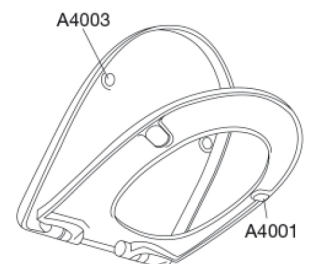

Pressalit T Soft D 744 Toilet seat with soft close incl. hinge in stainless steel

Features

Soft close

Item number

744000-D02999
VVS:614994000
NRF:6190104
RSK:7821779
EAN:5708590298306

T Soft D is a silent and smooth pleasure with built-in soft close to ensure a smooth landing on the toilet. The design is D-shaped and its classic clean lines and round, polished wrap-over edges, make T Soft D an elegant and easy to clean toilet seat.

Colour

White

Description

PRESSALIT toilet seat with cover, model "T Soft D", art. no. 744 made of colour ingrained duroplast with D02 hinge of stainless steel.

- centre distance: 132 - 218 mm
- load - ring seat 240 kg
- suitable for many universal D-shaped toilets
- 10 year guarantee

Stainless steel model W. no. 1.4301/M and thermoplastic.

Product capacity

Load - ring seat 240 kg

Weight

2,96 kg

Carton size

488x388x72 mm

Gross weight