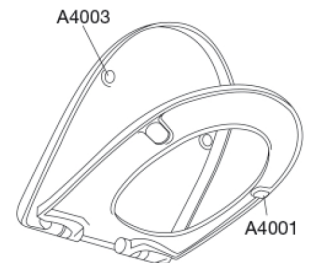

T Soft D is a silent and smooth pleasure with built-in soft close to ensure a smooth landing on the toilet. The design is D-shaped and its classic clean lines and round, polished wrap-over edges, make T Soft D an elegant and easy to clean toilet seat.

**Colour**

White

**Description**

PRESSALIT toilet seat with cover, model "T Soft D", art. no. 744 made of colour ingrained duroplast with D02 hinge of stainless steel.

- centre distance: 132 - 218 mm
- load - ring seat 240 kg
- suitable for many universal D-shaped toilets
- 10 year guarantee

\*20 mm / \*\* 65 mm

**Design type**

Wrap-over

**Designer**

Pressalit

**Design year**

2011

---