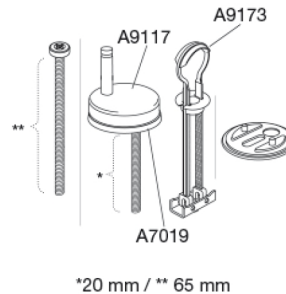

**Colour**

White

**Description**

PRESSALIT toilet seat with cover, model "T Soft D", art. no. 744 made of colour ingrained duroplast with D02 hinge of stainless steel.

- centre distance: 132 - 218 mm
- load - ring seat 240 kg
- suitable for many universal D-shaped toilets
- 10 year guarantee

\*20 mm / \*\* 65 mm

**Design type**

Wrap-over

**Designer**

Pressalit

**Design year**

2011

---

**MOUNT/HINGES:**

Stainless steel model W. no. 1.4301/M and thermoplastic.

**Product capacity**

Load - ring seat 240 kg

---

**Weight**

2,96 kg

**Carton size**

488x388x72 mm

**Gross weight**

3,424 kg

**Crate size**

500x400x368 mm

**Weight per crate**

17,12 kg

**Qty per crate**