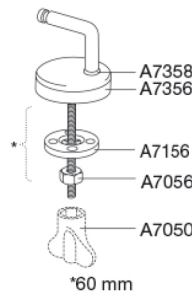

Pressalit 2000 without cover 49
Standard toilet seat without cover incl. hinge in stainless steel

<p>Item number</p> <p>Colour</p> <p>Description</p>	<p>49000-UN3999 EAN:5708590299136 Pressalit 2000 - without cover. Light and elegant design.</p> <p>White</p> <p>PRESSALIT toilet seat without cover, model "2000", art. no. 49 made of colour ingrained duroplast with UN3 univertical hinge of stainless steel.</p> <ul style="list-style-type: none"> - centre distance: 155 mm - load - ring seat 240 kg - suitable for many universal toilets - 10 year guarantee 	
<p>Designer</p> <p>Design year</p>	<p>Pressalit</p> <p>1991</p>	
<p>Materials</p> <p>Product capacity</p>	<p>TOILET SEAT: The material is colour ingrained duroplast (UF A 10 = urea formaldehyde) that contains no environmentally hazardous substances. UF plastic comprises 67% urea formaldehyde resin, 28% cellulose, as well as 5% minerals, pigments, lubricants and moisture content. The raw material from the supplier contains up to 0.03% free formaldehyde and even less following curing.</p> <p>BUFFERS: EVA (copolymer made of ethylene and vinyl acetate).</p> <p>DAMPER KIT (only relevant for toilet seats with soft close): Hydraulic damper with stainless steel damper casing and thermoplastic parts.</p> <p>MOUNT/HINGES: Stainless steel model W. no. 1.4301/M and thermoplastic.</p> <p>Load - ring seat 240 kg</p>	
<p>Weight</p>	<p>1,5069 kg</p>	