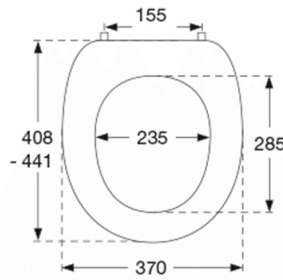

Pressalit 2000 without cover 49
Standard toilet seat without cover incl. hinge in stainless steel

Carton size	457x389x66 mm
Gross weight	1,9069 kg
Crate size	469x401x348 mm
Weight per crate	9,5345 kg
Qty per crate	5
Crates per pallet	18
Qty per pallet	90
Cleaning	Use a mild soap solution to clean the seat. Please take care that the seat and hinges are not left damp. Dry off any residual water or cleaning agent with a soft cloth. Avoid contact of the seat and hinges with abrasive, corrosive or chlorine-based cleaners, as these may cause damage or lead to flash rust. Therefore, when cleaning the bowl, make sure that the seat and cover are kept in an upright position until all cleaning agent has been flushed away.
Warranty	<p>Your Pressalit toilet seat is subject to a 10-year product warranty against presentation of receipt. You should contact the dealer or store where you purchased the seat in the event of a complaint.