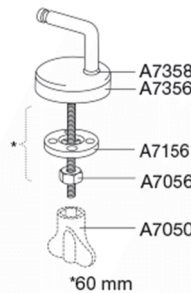

Pressalit 2000 without cover 49
Standard toilet seat without cover incl. hinge in stainless steel

<p>Item number</p> <p>Colour</p> <p>Description</p>	<p>49000-UN3999 EAN:5708590299136 Pressalit 2000 - without cover. Light and elegant design.</p> <p>White</p> <p>PRESSALIT toilet seat without cover, model "2000", art. no. 49 made of colour ingrained duroplast with UN3 univertical hinge of stainless steel.</p> <ul style="list-style-type: none"> - centre distance: 155 mm - load - ring seat 240 kg - suitable for many universal toilets - 10 year guarantee 	
<p>Designer</p> <p>Design year</p>	<p>Pressalit</p> <p>1991</p>	
<p>Materials</p> <p>Product capacity</p>	<p>TOILET SEAT: The material is colour ingrained duroplast (UF A 10 = urea formaldehyde) that contains no environmentally hazardous substances. UF plastic comprises 67% urea formaldehyde resin, 28% cellulose, as well as 5% minerals, pigments, lubricants and moisture content. The raw material from the supplier contains up to 0.03% free formaldehyde and even less following curing.</p> <p>BUFFERS: EVA (copolymer made of ethylene and vinyl acetate).</p> <p>DAMPER KIT (only relevant for toilet seats with soft close): Hydraulic damper with stainless steel damper casing and thermoplastic parts.</p> <p>MOUNT/HINGES: Stainless steel model W. no. 1.4301/M and thermoplastic.</p> <p>Load - ring seat 240 kg</p>	
<p>Weight</p>	<p>1,5069 kg</p>	