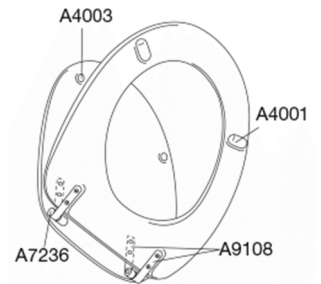

Pressalit 2000 without cover 49
Standard toilet seat without cover incl. hinge in stainless steel

<p>Item number</p> <p>Colour</p> <p>Description</p>	<p>49000-UN3999 EAN:5708590299136 Pressalit 2000 - without cover. Light and elegant design.</p> <p>White</p> <p>PRESSALIT toilet seat without cover, model "2000", art. no. 49 made of colour ingrained duroplast with UN3 univertical hinge of stainless steel.</p> <ul style="list-style-type: none"> - centre distance: 155 mm - load - ring seat 240 kg - suitable for many universal toilets - 10 year guarantee 	
<p>Designer</p> <p>Design year</p>	<p>Pressalit</p> <p>1991</p>	
<p>Materials</p> <p>Product capacity</p>	<p>TOILET SEAT: The material is colour ingrained duroplast (UF A 10 = urea formaldehyde) that contains no environmentally hazardous substances. UF plastic comprises 67% urea formaldehyde resin, 28% cellulose, as well as 5% minerals, pigments, lubricants and moisture content. The raw material from the supplier contains up to 0.03% free formaldehyde and even less following curing.</p> <p>BUFFERS: EVA (copolymer made of ethylene and vinyl acetate).</p> <p>DAMPER KIT (only relevant for toilet seats with soft close): Hydraulic damper with stainless steel damper casing and thermoplastic parts.</p> <p>MOUNT/HINGES: Stainless steel model W. no. 1.4301/M and thermoplastic.</p> <p>Load - ring seat 240 kg</p>	
<p>Weight</p>	<p>1,5069 kg</p>	