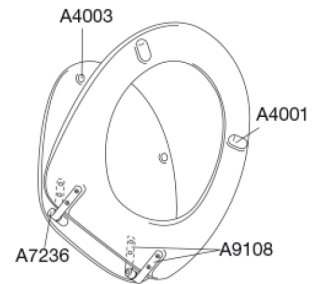

Pressalit 2000 without cover 49
Standard toilet seat without cover incl. hinge in stainless steel

<p>Item number</p> <p>Colour</p> <p>Description</p>	<p>49000-UN3999 EAN:5708590299136 Pressalit 2000 - without cover. Light and elegant design.</p> <p>White</p> <p>PRESSALIT toilet seat without cover, model "2000", art. no. 49 made of colour ingrained duroplast with UN3 univertical hinge of stainless steel.</p> <ul style="list-style-type: none"> - centre distance: 155 mm - load - ring seat 240 kg - suitable for many universal toilets - 10 year guarantee 	
<p>Designer</p> <p>Design year</p>	<p>Pressalit</p> <p>1991</p>	
<p>Materials</p> <p>Product capacity</p>	<p>TOILET SEAT: The material is colour ingrained duroplast (UF A 10 = urea formaldehyde) that contains no environmentally hazardous substances. UF plastic comprises 67% urea formaldehyde resin, 28% cellulose, as well as 5% minerals, pigments, lubricants and moisture content. The raw material from the supplier contains up to 0.03% free formaldehyde and even less following curing.</p> <p>BUFFERS: EVA (copolymer made of ethylene and vinyl acetate).</p> <p>DAMPER KIT (only relevant for toilet seats with soft close): Hydraulic damper with stainless steel damper casing and thermoplastic parts.</p> <p>MOUNT/HINGES: Stainless steel model W. no. 1.4301/M and thermoplastic.</p> <p>Load - ring seat 240 kg</p>	
<p>Weight</p>	<p>1,5069 kg</p>	