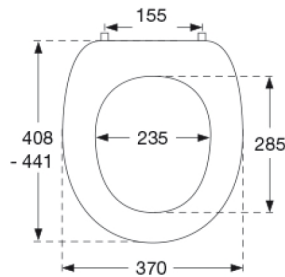

Pressalit 2000 without cover 49
Standard toilet seat without cover incl. hinge in stainless steel

<p>Item number</p> <p>Colour</p> <p>Description</p>	<p>49000-UN3999 EAN:5708590299136 Pressalit 2000 - without cover. Light and elegant design.</p> <p>White</p> <p>PRESSALIT toilet seat without cover, model "2000", art. no. 49 made of colour ingrained duroplast with UN3 univertical hinge of stainless steel.</p> <ul style="list-style-type: none"> - centre distance: 155 mm - load - ring seat 240 kg - suitable for many universal toilets - 10 year guarantee 	
<p>Designer</p> <p>Design year</p>	<p>Pressalit</p> <p>1991</p>	
<p>Materials</p> <p>Product capacity</p>	<p>TOILET SEAT: The material is colour ingrained duroplast (UF A 10 = urea formaldehyde) that contains no environmentally hazardous substances. UF plastic comprises 67% urea formaldehyde resin, 28% cellulose, as well as 5% minerals, pigments, lubricants and moisture content. The raw material from the supplier contains up to 0.03% free formaldehyde and even less following curing.</p> <p>BUFFERS: EVA (copolymer made of ethylene and vinyl acetate).</p> <p>DAMPER KIT (only relevant for toilet seats with soft close): Hydraulic damper with stainless steel damper casing and thermoplastic parts.</p> <p>MOUNT/HINGES: Stainless steel model W. no. 1.4301/M and thermoplastic.</p> <p>Load - ring seat 240 kg</p>	
<p>Weight</p>	<p>1,5069 kg</p>	