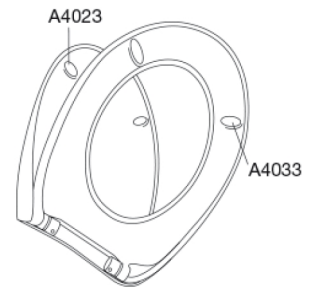

**Pressalit Scandinavia PLUS 758**  
**Toilet seat with soft close and lift-off incl. hinge in stainless steel**

**Features**

Lift-off, Soft close

**Item number**

758000-D05999  
 EAN:5708590301976

Scandinavia PLUS is the third generation of the famous toilet seat designed by Sigvard Bernadotte and Acton Bjørn. The functions and stability are improved and the smiling front kept – the very best from the past and the present combined in an optimum way.

**Colour**

White

**Description**

PRESSALIT toilet seat with cover, model "Scandinavia PLUS", art. no. 758 made of colour ingrained duroplast with soft close incl. D05 universal hinge in stainless steel with lift-off.

- dismounting of seat/cover makes cleaning easier
- centre distance: 135 - 210 mm
- load - ring seat 240 kg
- suitable for many universal toilets
- 10 year guarantee

**Design type**

Sandwich

**Designer**

**MOUNT/HINGES:**

Stainless steel model W. no. 1.4301/M and thermoplastic.

**Product capacity**

Load - ring seat 240 kg

---

**Weight**

3,047 kg

**Carton size**