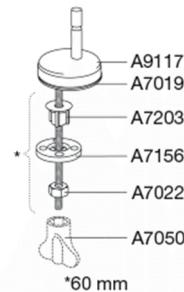

Description

PRESSALIT toilet seat with cover, model "Scandinavia PLUS", art. no. 758 made of colour ingrained duroplast with soft close incl. D05 universal hinge in stainless steel with lift-off.

- dismounting of seat/cover makes cleaning easier
- centre distance: 135 - 210 mm
- load - ring seat 240 kg
- suitable for many universal toilets
- 10 year guarantee