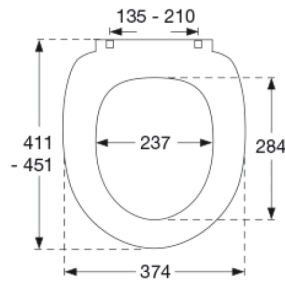

**Colour**

White

**Description**

PRESSALIT toilet seat with cover, model "Scandinavia PLUS", art. no. 758 made of colour ingrained duroplast with soft close incl. D05 universal hinge in stainless steel with lift-off.

- dismounting of seat/cover makes cleaning easier
- centre distance: 135 - 210 mm
- load - ring seat 240 kg
- suitable for many universal toilets
- 10 year guarantee

**Design type**

Sandwich

**Designer**

**MOUNT/HINGES:**

Stainless steel model W. no. 1.4301/M and thermoplastic.

**Product capacity**

Load - ring seat 240 kg

---

**Weight**

3,047 kg

**Carton size**

488x388x72 mm

**Gross weight**

3,511 kg

**Crate size**

500x400x368 mm

**Weight per crate**

17,555 kg

**Qty per crate**