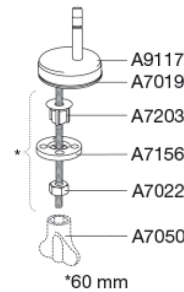

Description

PRESSALIT toilet seat with cover, model "Scandinavia PLUS", art. no. 758 made of colour ingrained duroplast with soft close incl. D05 universal hinge in stainless steel with lift-off.

- dismounting of seat/cover makes cleaning easier
- centre distance: 135 - 210 mm
- load - ring seat 240 kg
- suitable for many universal toilets
- 10 year guarantee