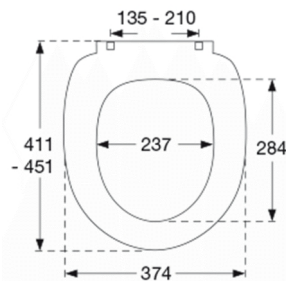

**Colour**

White

Description

PRESSALIT toilet seat with cover, model "Scandinavia PLUS", art. no. 758 made of colour ingrained duroplast with soft close incl. D05 universal hinge in stainless steel with lift-off.

- dismounting of seat/cover makes cleaning easier
- centre distance: 135 - 210 mm
- load - ring seat 240 kg
- suitable for many universal toilets
- 10 year guarantee

**Design type**

Sandwich

Designer

Pressalit