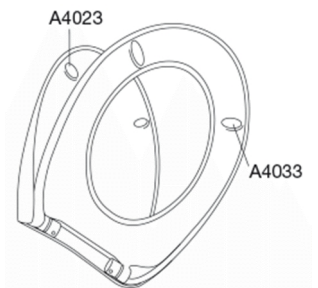

Pressalit Scandinavia PLUS 758 Toilet seat with soft close and lift-off incl. hinge in stainless steel

Features

Lift-off, Soft close

Item number

758000-D05999
EAN:5708590301976

Scandinavia PLUS is the third generation of the famous toilet seat designed by Sigvard Bernadotte and Acton Bjørn. The functions and stability are improved and the smiling front kept – the very best from the past and the present combined in an optimum way.

**Colour**

White

Description

PRESSALIT toilet seat with cover, model "Scandinavia PLUS", art. no. 758 made of colour ingrained duroplast with soft close incl. D05 universal hinge in stainless steel with lift-off.

- dismounting of seat/cover makes cleaning easier
- centre distance: 135 - 210 mm
- load - ring seat 240 kg
- suitable for many universal toilets
- 10 year guarantee

**Design type**

Sandwich

Designer

Pressalit