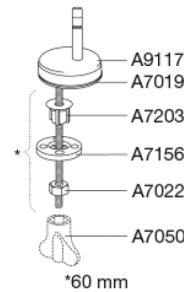

Colour

Nude

Description

PRESSALIT toilet seat with cover, model "Scandinavia PLUS", art. no. 758 made of colour ingrained duroplast with soft close incl. D05 universal hinge in stainless steel with lift-off.

- dismounting of seat/cover makes cleaning easier
- centre distance: 135 - 210 mm
- load - ring seat 240 kg
- suitable for many universal toilets
- 10 year guarantee

Design type

Sandwich

Designer

Pressalit

Stainless steel model W. no. 1.4301/M and thermoplastic.

Product capacity

Load - ring seat 240 kg

Weight

3,047 kg

Carton size

488x388x72 mm

Gross weight