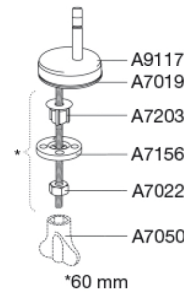

Description

PRESSALIT toilet seat with cover, model "Scandinavia PLUS", art. no. 758 made of colour ingrained duroplast with soft close incl. D05 universal hinge in stainless steel with lift-off.

- dismounting of seat/cover makes cleaning easier
- centre distance: 135 - 210 mm
- load - ring seat 240 kg
- suitable for many universal toilets
- 10 year guarantee