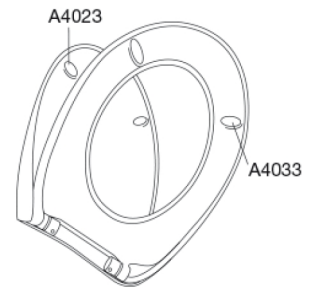

Pressalit Scandinavia PLUS 758
Toilet seat with soft close and lift-off incl. hinge in stainless steel

Features

Lift-off, Soft close

Item number

758125-D05999
 EAN:5708590303062

Scandinavia PLUS is the third generation of the famous toilet seat designed by Sigvard Bernadotte and Acton Bjørn. The functions and stability are improved and the smiling front kept – the very best from the past and the present combined in an optimum way.

Colour

Nude

Description

PRESSALIT toilet seat with cover, model "Scandinavia PLUS", art. no. 758 made of colour ingrained duroplast with soft close incl. D05 universal hinge in stainless steel with lift-off.

- dismounting of seat/cover makes cleaning easier
- centre distance: 135 - 210 mm
- load - ring seat 240 kg
- suitable for many universal toilets
- 10 year guarantee

Design type

Sandwich

Designer

Pressalit

Stainless steel model W. no. 1.4301/M and thermoplastic.

Product capacity

Load - ring seat 240 kg

Weight

3,047 kg

Carton size

488x388x72 mm

Gross weight