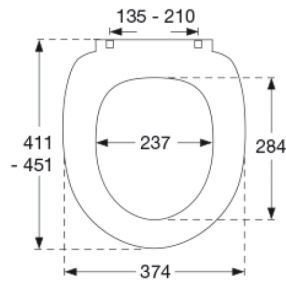

- dismounting of seat/cover makes cleaning easier
- centre distance: 135 - 210 mm
- load - ring seat 240 kg
- suitable for many universal toilets
- 10 year guarantee

**Design type**

Sandwich

**Designer**

**MOUNT/HINGES:**

Stainless steel model W. no. 1.4301/M and thermoplastic.

**Product capacity**

Load - ring seat 240 kg

---

**Weight**

3,047 kg

**Carton size**

488x388x72 mm

**Gross weight**

3,511 kg

**Crate size**

500x400x368 mm

**Weight per crate**

17,555 kg

**Qty per crate**