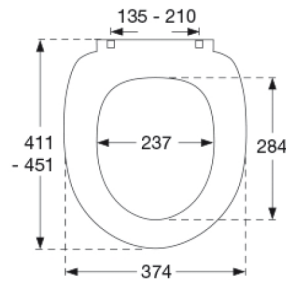

Colour

Nude

Description

PRESSALIT toilet seat with cover, model "Scandinavia PLUS", art. no. 758 made of colour ingrained duroplast with soft close incl. D05 universal hinge in stainless steel with lift-off.

- dismounting of seat/cover makes cleaning easier
- centre distance: 135 - 210 mm
- load - ring seat 240 kg
- suitable for many universal toilets
- 10 year guarantee

Design type

Sandwich

Designer

Pressalit

Stainless steel model W. no. 1.4301/M and thermoplastic.

Product capacity

Load - ring seat 240 kg

Weight

3,047 kg

Carton size

488x388x72 mm

Gross weight

3,511 kg

Crate size

500x400x368 mm

Weight per crate

17,555 kg

Qty per crate

5

Crates per pallet