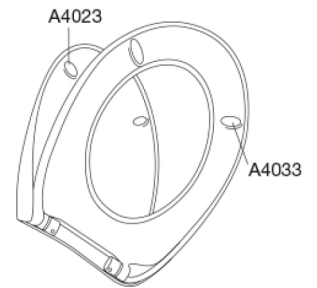

**Pressalit Scandinavia PLUS 758**  
**Toilet seat with soft close and lift-off incl. hinge in stainless steel**

**Features**

Lift-off, Soft close

**Item number**

758125-D05999  
 EAN:5708590303062

Scandinavia PLUS is the third generation of the famous toilet seat designed by Sigvard Bernadotte and Acton Bjørn. The functions and stability are improved and the smiling front kept – the very best from the past and the present combined in an optimum way.

**Colour**

Nude

**Description**

PRESSALIT toilet seat with cover, model "Scandinavia PLUS", art. no. 758 made of colour ingrained duroplast with soft close incl. D05 universal hinge in stainless steel with lift-off.

- dismounting of seat/cover makes cleaning easier
- centre distance: 135 - 210 mm
- load - ring seat 240 kg
- suitable for many universal toilets
- 10 year guarantee

**Design type**

Sandwich

**Designer**

**MOUNT/HINGES:**

Stainless steel model W. no. 1.4301/M and thermoplastic.

**Product capacity**

Load - ring seat 240 kg

---

**Weight**

3,047 kg

**Carton size**